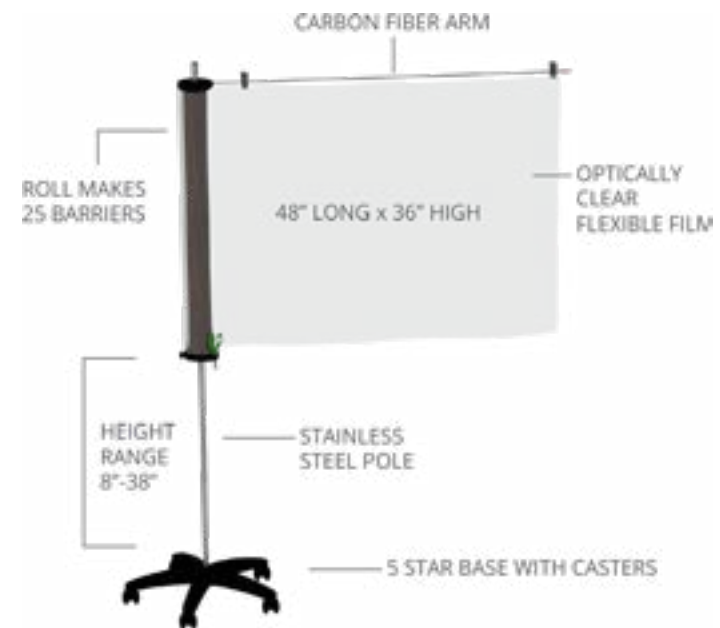

Barrier Protection / Sneeze Guard

Adjustable Table Sneeze Guard

Perfect for manicures and other face-to-face salon or spa treatments! This high quality clear acrylic sneeze guard features rounded corners and a unique design that allows you to adjust height from 6" to 8". The adjustable height is perfect when additional equipment like nail dryers or lamps are needed for the service. It's easy to assemble and take apart for portable services or compact storage. Additionally, it's impact-resistant and easily sanitized. 24" H x 30" W

EASY TO ASSEMBLE & DISASSEMBLE

SANITIZABLE

ADJUSTABLE HEIGHT

[BUY THE ADJUSTABLE SNEEZE GUARD](#)

The Oakworks Shield reduces the risk of contamination by providing a barrier between you and your client.

- Minimizes exposure to aerosols and droplets, even when proximity is a problem.
 - Includes enough film to make 25 barriers!
 - To create a new barrier, just cut off old barrier, pull out new material & clip in place.
 - Shield material and support elements can be disinfected allowing a single shield to be used for multiple days.
 - Sturdy design and rolling wheels make it portable, easy to move and position!
- The shield's optically clear film is very flexible, tear and abrasion resistant. It can be disinfected and used over and over again, minimizing cost. Visualization through the shield is excellent and practitioners can get close enough to work while maintaining good ergonomics. Easy to reach under the shield or position a body part outside of the shield.
- Oakworks Barrier Shield with Stand**
 OAK584 **\$295.00**
- Oakworks Barrier Shield Replacement Film Roll**
 OAK585 **\$95.00**

[**BUY THE BARRIER SHIELD**](#)

[**BUY THE REPLACEMENT FILM ROLL**](#)

 **Barrier Protection / Sneeze Guard** 

Belvedere Acrylic Sneeze Guard, 45 1/4 X 31 1/2

Small Opening C93031
Large Opening C93032
\$78.00