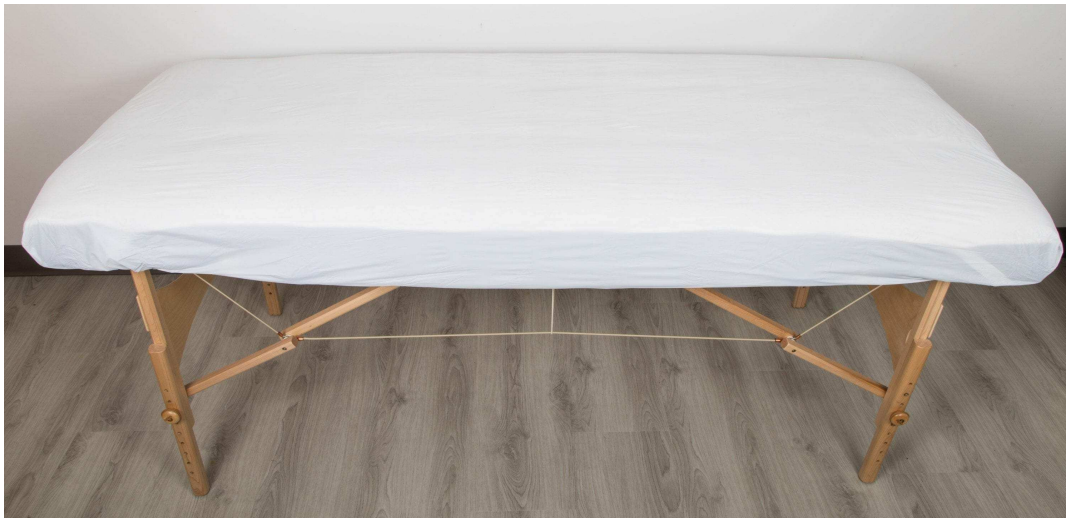

Earthlite Fitted Table Cover, Marie's Beige

C91888 **\$47.20**

Strata Anti-Microbial Face Pillow by Living Earth Crafts

Tan LEC700
 Black LEC723
\$99.00

**Waterproof &
Washable Protective
Table Cover**

C607T \$36.95

**Waterproof Plastic
Fitted Table Cover**

NB106 \$11.95

*\$10.75 each when you buy a
case of 50*

**Living Earth Crafts Stretch Guard Silicone Face
Pillow Cover**

LEC705 \$8.95

Betty Dain Salon Chair Back Cover, Clear