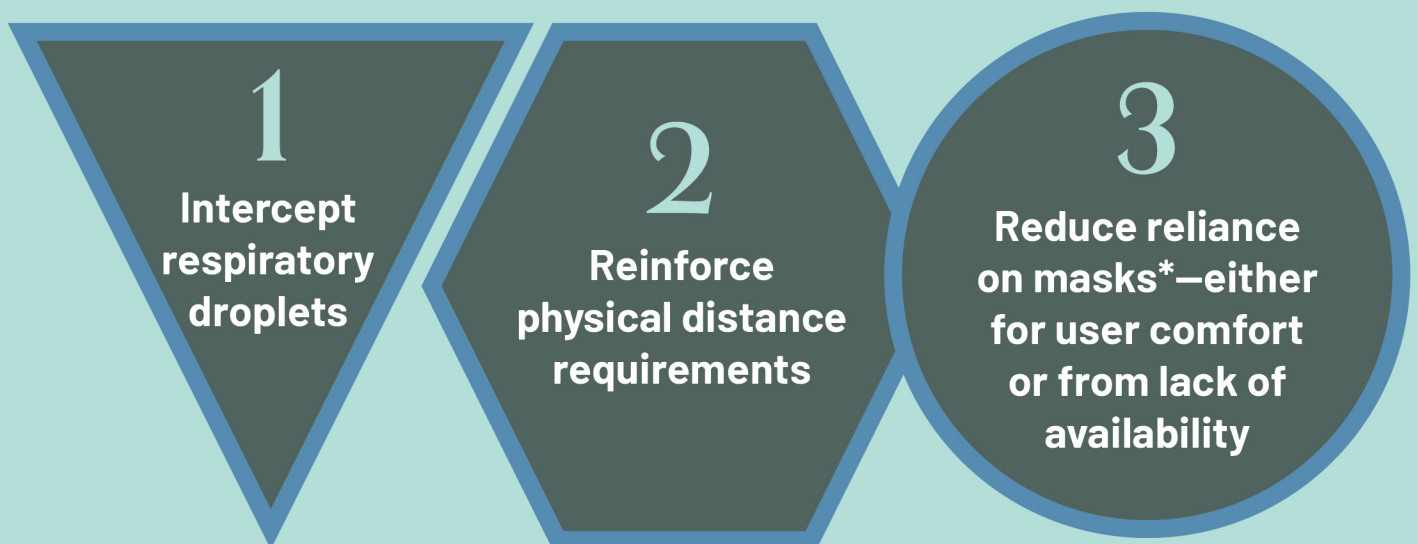

BARRIER PROTECTION PRODUCTS

Set up uniquely designed barriers to minimize the threat of transmission and meet sanitation and distancing guidelines.

Partitions: the Great Barrier Relief

Social distancing isn't possible during spa treatments, as massage, waxing, and facials all require touch. For salon services, styling and pedicure stations are often fewer than 6' apart. Sometimes clients will even forget to bring a mask.

Barriers help solve all of these issues by providing 3 important functions:

**If staff and/or clients will be unmasked on opposing sides of a partition, it's essential that it has been installed and maintained such that it effectively prevents the co-mingling of droplets.*

Barrier Protection / Sneeze Guard

Adjustable Table Sneeze Guard

Perfect for manicures and other face-to-face salon or spa treatments! This high quality clear acrylic sneeze guard features rounded corners and a unique design that allows you to adjust height from 6" to 8". The adjustable height is perfect when additional equipment like nail dryers or lamps are needed for the service. It's easy to assemble and take apart for portable services or compact storage. Additionally, it's impact-resistant and easily sanitized. 24" H x 30" W