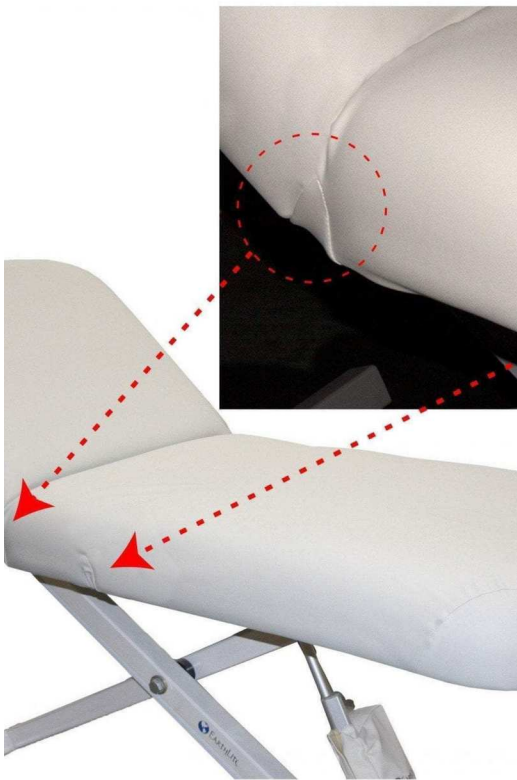

Barrier Protection / Covers

NATURSOFT™

ULTRALEATHER®

Flexa-Cover Protective Salon Top Cover by Living Earth Crafts

30 / Rounded / Natursoft Black	LEC701	$119.00
30 / Rounded / Natursoft Marie's Beige	LEC702	$119.00
30 / Rounded / Ultraleather Black	LEC704	$295.00
30 / Rounded / Ultraleather Tan	LEC703	$295.00