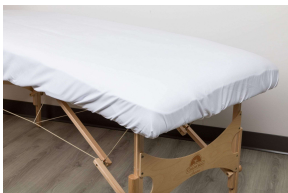

**Waterproof Plastic
Fitted Table Cover**

NB106 \$11.95

*\$10.75 each when you buy a
case of 50*

**Living Earth Crafts Stretch Guard Silicone Face
Pillow Cover**

LEC705 \$8.95

Betty Dain Salon Chair Back Cover, Clear