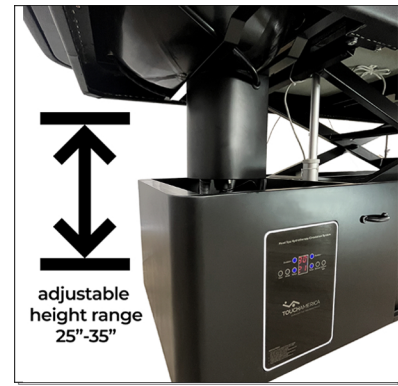

BASE COLORS: 
WENGE

VINYL COLORS: 
BLACK

OPTIONS & ADD-ONS:

- Ecohead handheld shower
- 120-volt outlet with USB at the foot of the cabinet
- Foot Control

TOP:
 Top design: Four piece top with memory foam
 Standard size top: 238cm x 81cm
 Foam: 20mm #45 hard foam + 30mm #35 medium foam + 20mm #35B soft foam + 30mm memory foam on the top
 Polyester batting: 1/2" fluffy polyester dacron top layer
 Frame: High quality plywood
 Adjustments: Electrical with 2 motors adjustment, one for thigh and the other for height adjustment (10" height adjustment)
 Back-tilt angle: NA
 Knee-tilt angle: 35 degree

BASE & FRAME:
 Base: Carbon steel frame with painted wood cover
 Base dimensions: 170cm x 56cm
 Cabinet:
 Door options: Sliding doors on both sides
 Base finish: Black Laquer stocked in US, Mutlple colers avaiable via custom order
 Drawer option: NA

Height range: 25" -35"
 Lifting weight: 440 lbs
 Weight capacity: 600 lbs

MOTORS & CONTROLS:
 PowerTilt top motors: One 24v DC, 5 amp max motor/actuator, UL recognized
 Base lift motor: One 24v DC, 5 amp max motor/actuator, UL recognized
 Controls: Hand control
 Location of power cord: Coming from the bottom of the bed (see manual for floor outlet location)
 Optional power strip: Yes, at foot of bed

WEIGHTS:
 Table weight: 440 lbs
 Shipping weight - boxed: 540 lbs
 Shipping dimensions: 94" x 36" x 34"