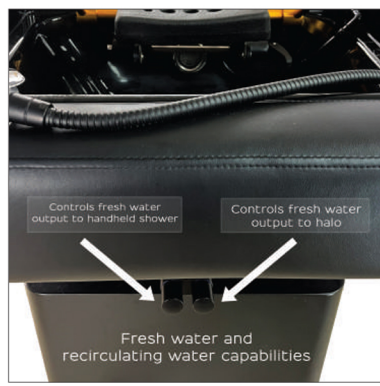

Touch America's SereniScalp™ is the ultimate head spa table for elevated scalp care rituals. With electric height and knee adjustments, a spacious tabletop, and a heated water recirculation system, it's designed for both comfort and performance. The Ecohead shower system softens and filters water, while hot/cold flow can be directed to both the showerhead and precision head wand. Perfect for scalp detox, hydrotherapy, and sensory relaxation.

BASE COLORS: 
WENGE

VINYL COLORS: 
BLACK

OPTIONS & ADD-ONS:

- Ecohead handheld shower
- 120-volt outlet with USB at the foot of the cabinet
- Foot Control

TOP:
 Top design: Four piece top with memory foam
 Standard size top: 238cm x 81cm
 Foam: 20mm #45 hard foam + 30mm #35 medium foam + 20mm #35B soft foam + 30mm memory foam on the top
 Polyester batting: 1/2" fluffy polyester dacron top layer
 Frame: High quality plywood
 Adjustments: Electrical with 2 motors adjustment, one for thigh and the other for height adjustment (10" height adjustment)
 Back-tilt angle: NA
 Knee-tilt angle: 35 degree