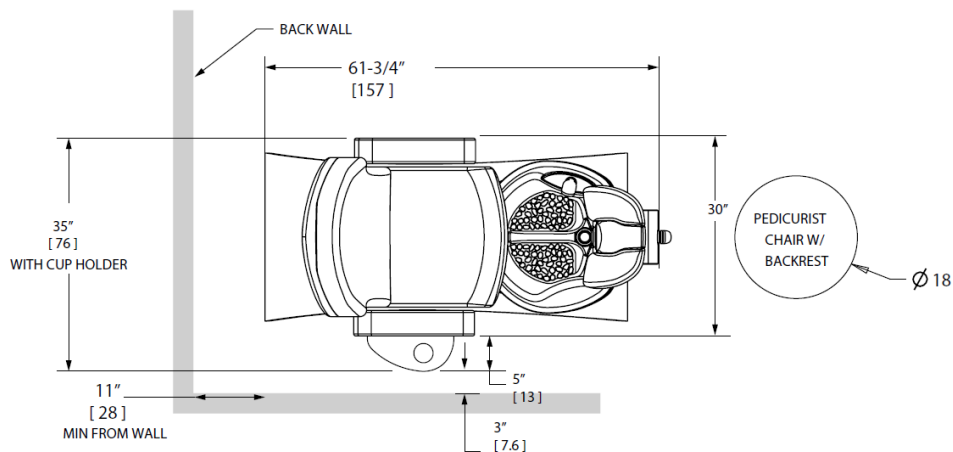

This basin is much like the Maestro's "Corian® type" material which can be cleaned by using products like soft scrub or bar keepers friend to remove stains and scuffs along with use of a scotch-brite pad. The basin also carries a 5 year warranty and will look beautiful for years to come.

Auto-fill is another option and is designed to fill the basin to the correct water level and start the whirlpool jet automatically. Concealment panels are available for applications where plumbing connections will be visible under the spa and need to be hidden.

Warranty is 1 year parts and labor.

Echo SE

Echo LE