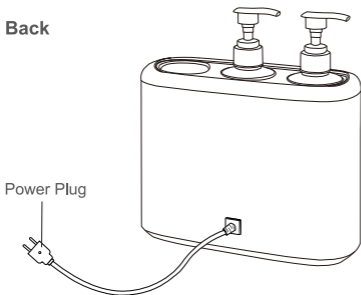

Three Bottle Massage Oil Warmer

Constant temperature
heating

Precise heating
and
temperature control

Precise temperature
adjustable

Please read this manual before use

Product Structure

Front

Back

Product Parameters

Product Name: Three Bottle Massage Warmer	Model: HOH4
Rated Frequency: 50/60HZ	Rated Power: 135W
Rated Voltage: 100-120V or 200V-240V (see bottle)	
Temperature Control Range: 40-60°C /104-140°F	
Applicable: 6 Oz/Diameter 51mm Massage Oil or Lotion Bottle	
Product Dimension: 106x240x180mm、 Package Size: 280x150x235mm	

How to Use

1. Place the warmer on a horizontal platform and connect the power plug to an external socket;
2. Place the oil bottle containing massage oil or lotion into the heating hole of the warmer;
3. Short press the temperature control switch, and the warmer start heating, and set the target temperature by rotating the temperature control switch;
4. The heating process usually takes 10-20 minutes. When the massage oil reaches the target temperature, the warmer will automatically stop heating;
5. After use, short press the temperature control switch to turn off the device and stop heating;
6. Unplug the power plug after use.

Instructions for Use

Temperature Display:

1. Temperature mode: This product provides two temperature modes, Fahrenheit (°F) and Celsius (°C); press and holds the temperature control switch for 2 seconds to switch the temperature mode;
2. Target temperature display: Rotate the temperature control switch, and the preset target temperature will be displayed on the display screen synchronously. During the heating process, the target temperature will be displayed every 3 seconds;
3. Current temperature display: During the heating process, the current temperature of the massage oil will be shown every 3 seconds.