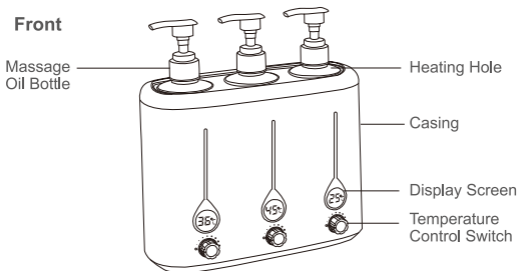

Three Bottle Massage Oil Warmer

Constant temperature
heating

Precise heating
and
temperature control

Precise temperature
adjustable

Please read this manual before use

Product Structure

Front

Back

Product Parameters

Product Name: Three Bottle Massage Warmer	Model: HOH4
Rated Frequency: 50/60HZ	Rated Power: 135W
Rated Voltage: 100-120V or 200V-240V (see bottle)	
Temperature Control Range: 40-60°C /104-140°F	
Applicable: 6 Oz/Diameter 51mm Massage Oil or Lotion Bottle	
Product Dimension: 106x240x180mm、 Package Size: 280x150x235mm	

How to Use

1. Place the warmer on a horizontal platform and connect the power plug to an external socket;
2. Place the oil bottle containing massage oil or lotion into the heating hole of the warmer;
3. Short press the temperature control switch, and the warmer start heating, and set the target temperature by rotating the temperature control switch;
4. The heating process usually takes 10-20 minutes. When the massage oil reaches the target temperature, the warmer will automatically stop heating;
5. After use, short press the temperature control switch to turn off the device and stop heating;
6. Unplug the power plug after use.

Standby:

1. During the heating process of the device, remove the massage oil bottle from a heating hole, the heating hole of this device enters the standby mode, and the display screen lights off;
2. After 8 hours of continuous heating, the device will automatically enter the standby mode, and the device can be reactivated by rotating the temperature control switch;
3. When massage oil reach the target temperature