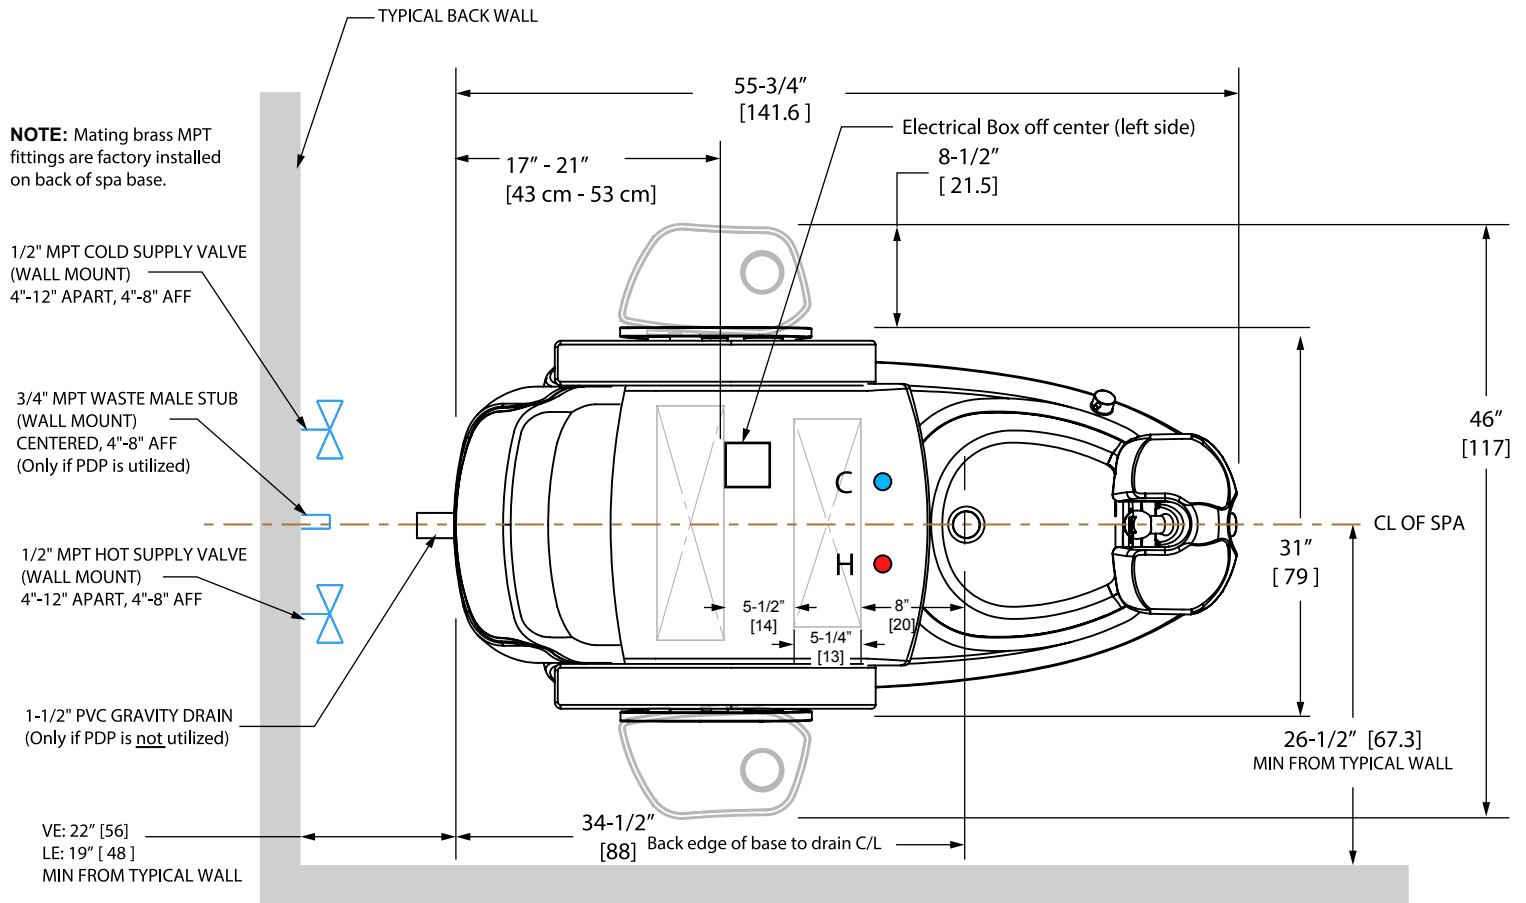

Bravo LE / VE

INSTALLATION DRAWING

UPPER DIMENSIONS ARE IN INCHES
LOWER DIMENSIONS [] ARE IN CENTIMETERS

CONTINUUM FOOTSPAS
Toll Free: 877-255-3030
MyContinuumPedicure.com
Date: August, 2017