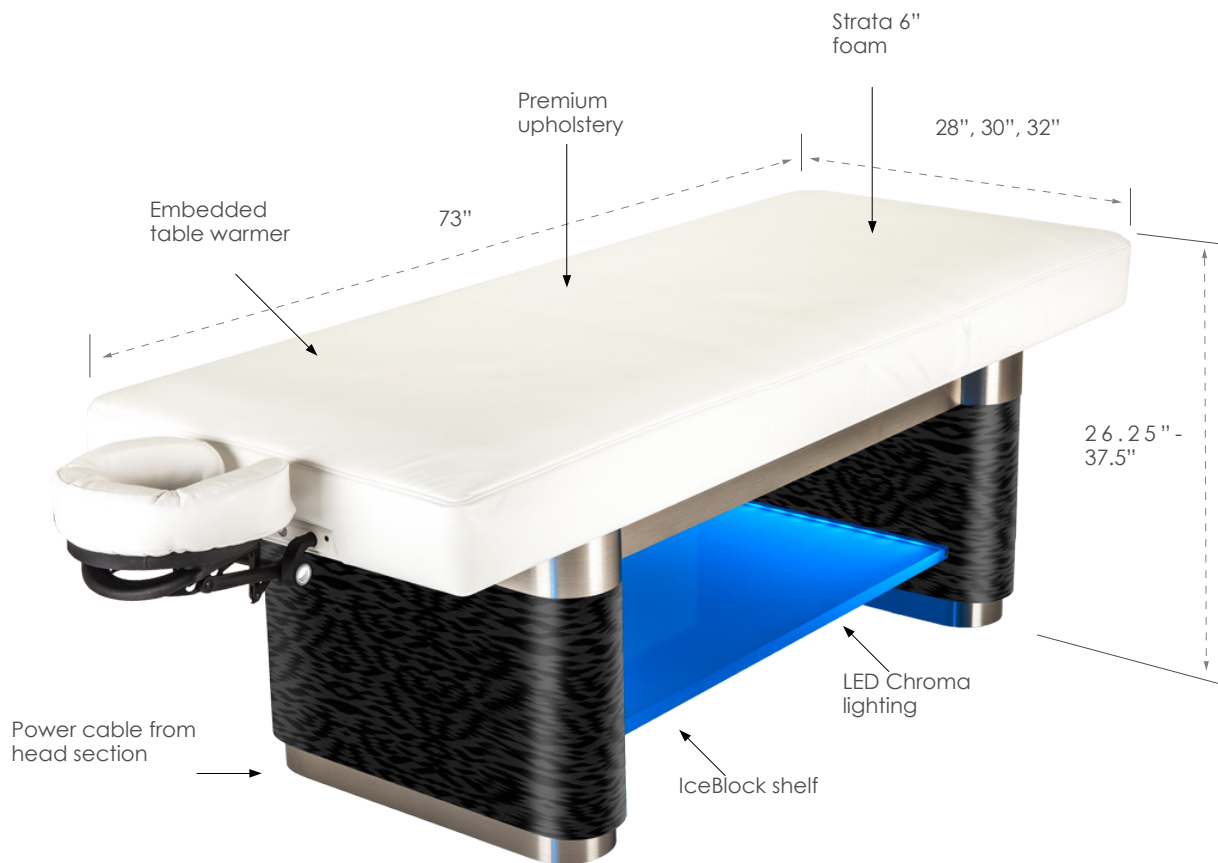

VECTOR +STUDIO

SOPHISTICATED • VERSATILE • CAPTIVATING

iPad / Moving Art

+Studio Finishes

Bluetooth

So Sound

IceBlock

Standard Vector

STRATA 4" CUSHIONING • EMBEDDED TABLE WARMER • INTEGRATED TOWEL WARMING DRAWER • ELECTRIC LIFT • ELECTRIC SALON TOP
• INTEGRATED WARMING DRAWER • PREMIUM UPHOLSTERY • LED CHROMA LIGHTING • +STUDIO FINISHES • ALUMINUM TRIM

Table Dimensions

- Width Options: 28", 30", 32" (71, 76, 81 cm)
- Length: 73" (185 cm)
- Height Range: 26.25"- 37.5" (67- 95 cm)
- Recommended Lift Capacity: 650 Lbs (295 kg)

Table Power

- 110V / 220V available
- International plug options

VECTOR

MIND BODY EXPERIENCE

Incorporating the most advanced healing and relaxation technology available today, the striking Nuage Vector's™ Total Immersion System™ touches guests' every sense. This completely programmable all-electric salon table is a technological miracle. Soothing chromatherapy lighting, embedded digital table warmer, acoustic resonance, embedded Bluetooth stereo speakers, Apple iPad with meditative nature journeys.