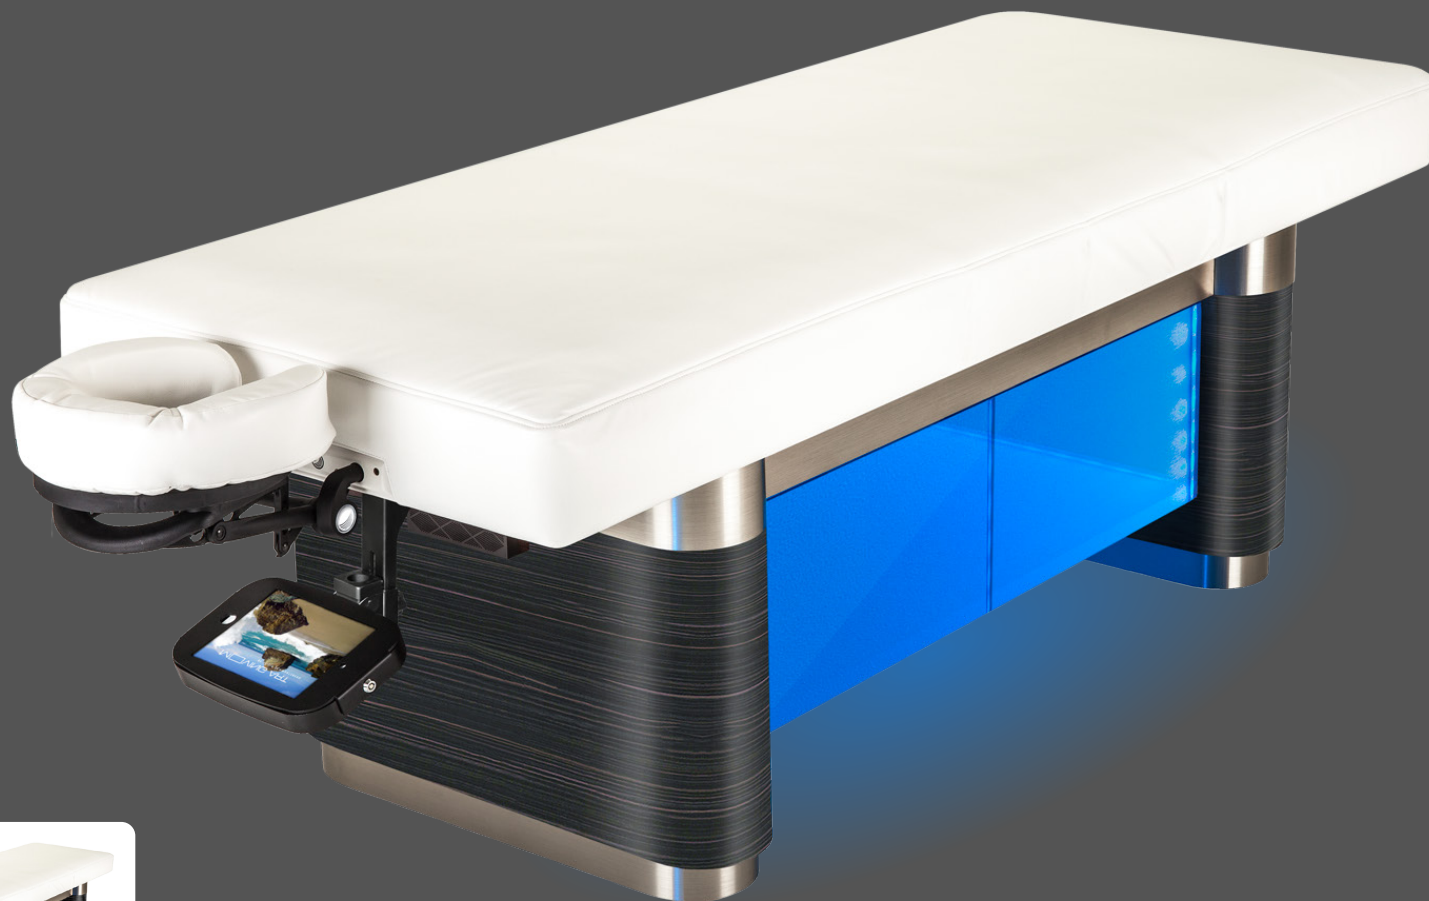

VECTOR +STUDIO

SOPHISTICATED • VERSATILE • CAPTIVATING

iPad / Moving Art

+Studio Finishes

Bluetooth

So Sound

IceBlock

Standard Vector

STRATA 4" CUSHIONING • EMBEDDED TABLE WARMER • INTEGRATED TOWEL WARMING DRAWER • ELECTRIC LIFT • ELECTRIC SALON TOP
• INTEGRATED WARMING DRAWER • PREMIUM UPHOLSTERY • LED CHROMA LIGHTING • +STUDIO FINISHES • ALUMINUM TRIM

Table Dimensions

- Width Options: 28", 30", 32" (71, 76, 81 cm)
- Length: 73" (185 cm)
- Height Range: 26.25"- 37.5" (67- 95 cm)
- Recommended Lift Capacity: 650 Lbs (295 kg)

Table Power

- 110V / 220V available
- International plug options

VECTOR

MIND BODY EXPERIENCE

Incorporating the most advanced healing and relaxation technology available today, the striking Nuage Vector's™ Total Immersion System™ touches guests' every sense. This completely programmable all-electric salon table is a technological miracle. Soothing chromatherapy lighting, embedded digital table warmer, acoustic resonance, embedded Bluetooth stereo speakers, Apple iPad with meditative nature journeys.