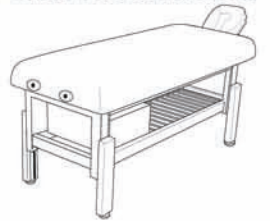

comfort  
*Soul*<sup>™</sup>

**DENALI**

COMFORTSOUL.COM

The Denali Spa Treatment and Massage Table has a clean, contemporary appearance popular in many of our world-famous spa locations. Our trademarked UltraPlush<sup>™</sup> Cushioning System and DuraSoft<sup>™</sup> Upholstery offers the thickest, softest, most ergonomic padding and cushioning system ever built. Our SmoothLock<sup>™</sup> End Attachment Support allows attachments to glide easily into position.

ComfortSoul's proprietary design incorporates higher quality oak wood, plus unique construction that makes it one of the strongest, most durable, and reliable tables of its kind in the spa industry. The oak frame is made from 100% solid wood, without any brittle compressed wood or veneer seen in many other wood tables. The Denali also features a bottom shelf and a removable accessories cabinet for convenient storage of supplies and equipment. With four inch wide adjustable legs and Double Lock manual height adjustment; the Denali is the strongest height adjustable oak table in the spa industry.

\* Removable Shelf Cabinet shown

**Features:**

- Massage Top
- Beautiful Solid Oak Height-Adjustable Base
- Removable Lower Cabinet included
- 4" UltraPlush™ Multi-Layered Cushioning System
- DuraSoft™ Upholstery
- MemoryFit™ Face Cradle Pillow

**Product Specifications:**

- Upholstered in PU vinyl
- Height Adjustment from 24" to 33"
- Weight Capacity: 700 lbs.
- Default Position: 73" x 30" x 24" (L x W x H)
- Section Lengths: 1 section 73 inches long
- Cushion Thickness: 4"
- Base Dimensions: 63" x 26" (L x W)
- Weight: 200 lbs.
- Face Cradle Pillow: 12" x 12" x 2" (L x W x Thickness)
- Head Pillow: 16" x 12" x 2" (L x W x Thickness)
- Neck Pillow: 14" x 10" x 2" (L x W x Thickness)