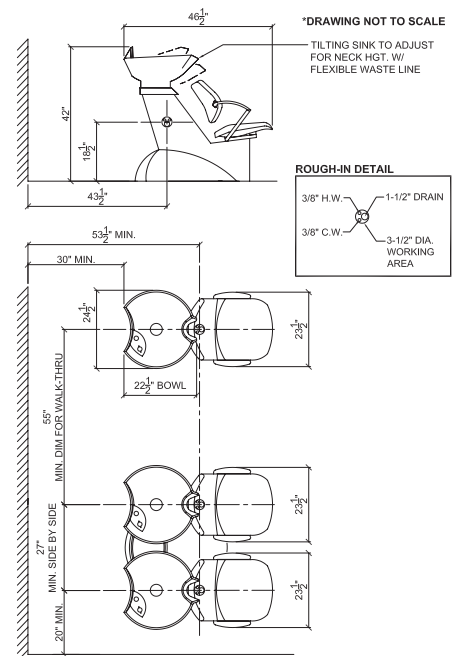

# SARA SHUTTLE

**SH-495** Shampoo unit with aluminum arm, tilting (white or black) bowl, metallic silver or black base and 500 Dial-Flo faucet. Three grades of vinyl colors available. Call your Takara Belmont representative for more information.

Approximate weight: 120 lbs

**Options:**

Optional vacuum breaker specify "VB" to model number when ordering

Optional All-In-One fixture #800

**Takara Belmont USA, INC. Showrooms and Design Centers:**

- New York, NY (212) 541-6661
- Union, NJ (866) 964-7510
- Long Island, NY (800) 545-377
- Lockport, NY (800) 336-8909
- Monroe, CT (800) 243-9965 ext. 138
- Boston, MA (800) 283-3222
- Philadelphia, PA (800) 405-2745
- Charlotte, NC (888) 492-7292
- Minneapolis, MN (800) 854-0358
- Chicago, IL (800) 825-2725
- Columbus, OH (888) 201-2241
- Dallas, TX (800) 478-6368
- St. Louis, MO (800) 325-7373 ext. 1337
- Aurora, CO Office Only (866) 693-6136
- Laguna Hills, CA (800) 348-0307
- Aloha, OR (503) 642-3338
- Tampa, FL (877) 972-4777
- Lanham, MD (301) 577-0212