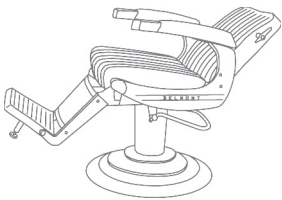

# ELEGANCE

BARBER CHAIR  
BB-225

**TAKARA  
BELMONT**

TODAY. TOMORROW. ALWAYS.

# ELEGANCE

Nothing says “main street barber” like the Elegance barber chair. You’ll want to swap stories all day in this chair. Cast aluminum body, towel bar and clipper hook complete the old-time look. Available on a motorized or hydraulic base, optional headrest. This is a retro barber chair for modern times.

### Elegance Specifications:

25" W x 37" D x 41" H

Approximately 180-200 lbs