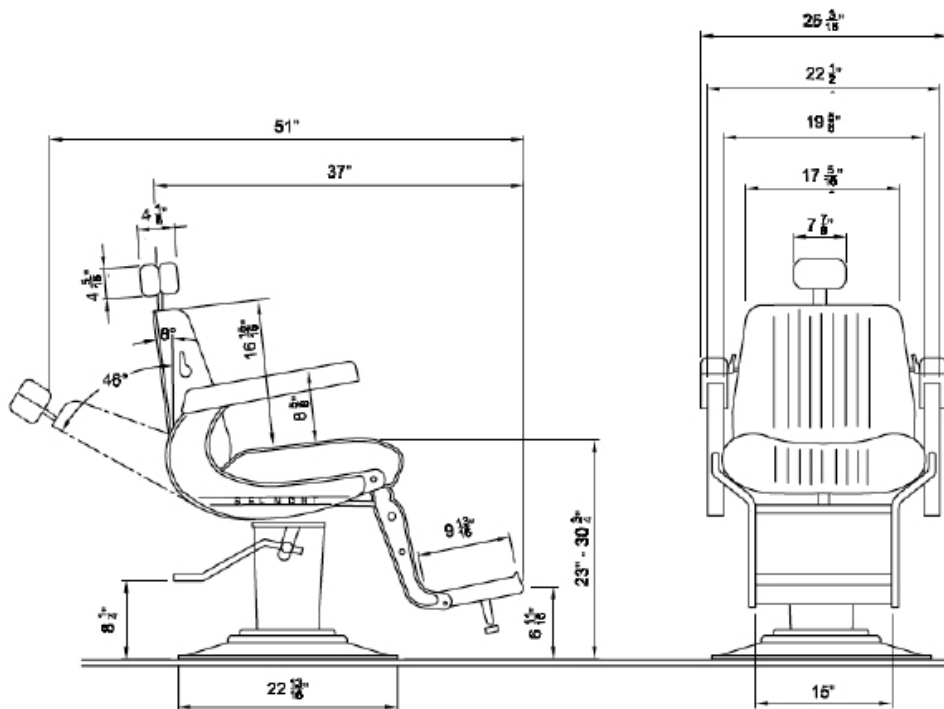

## BB-225

Elegance barber chair on a 225 hydraulic base or on an E4C motorized base. Headrest optional.

E4C Rating: 115V AC, 60Hz, 380 W (approx. 4A)

### Elegance Specifications:

25" W x 37" D x 41" H

Approximately 180-200 lbs