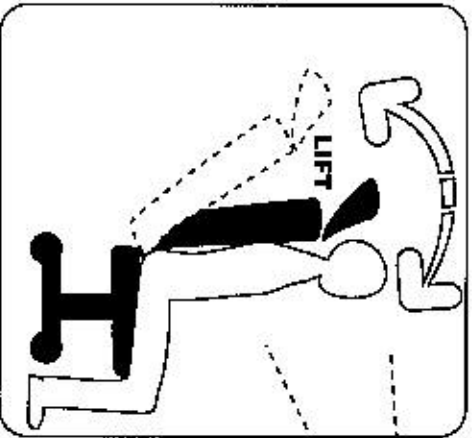

Esthetician Chair - ac 278  
1.877.266.7685  
www.comfortsoul.com

Put back rest bar into chair mechanism  
before inserting plastic stopper.

PULL LEVER UP AND ADJUST  
PUSH DOWN LEVER TO LOCK

PULL LEVER UP AND ADJUST  
PUSH DOWN LEVER TO LOCK