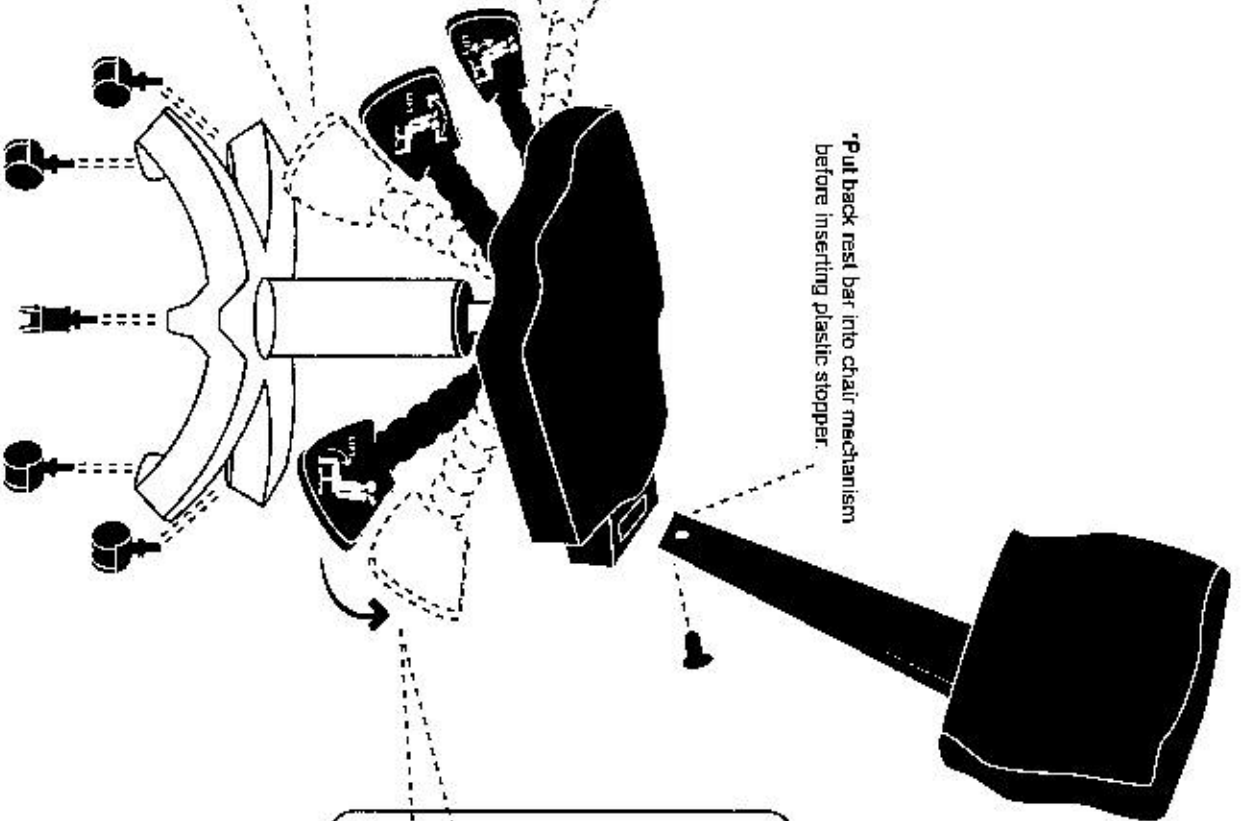

Esthetician Chair - ac 278  
1.877.266.7685  
www.comfortsoul.com

Put back rest bar into chair mechanism  
before inserting plastic stopper.

PULL LEVER UP AND ADJUST  
PUSH DOWN LEVER TO LOCK

PULL LEVER UP AND ADJUST  
PUSH DOWN LEVER TO LOCK