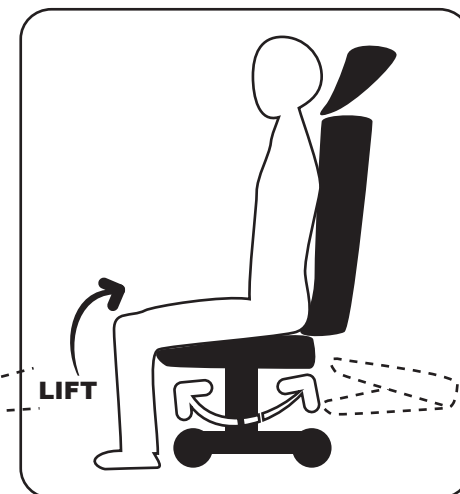

Esthetician Chair - ac 278
1.877.266.7685
www.comfortsoul.com

*Put back rest bar into chair mechanism before inserting plastic stopper.

PULL LEVER UP AND ADJUST
PUSH DOWN LEVER TO LOCK

PULL LEVER UP AND ADJUST
PUSH DOWN LEVER TO LOCK