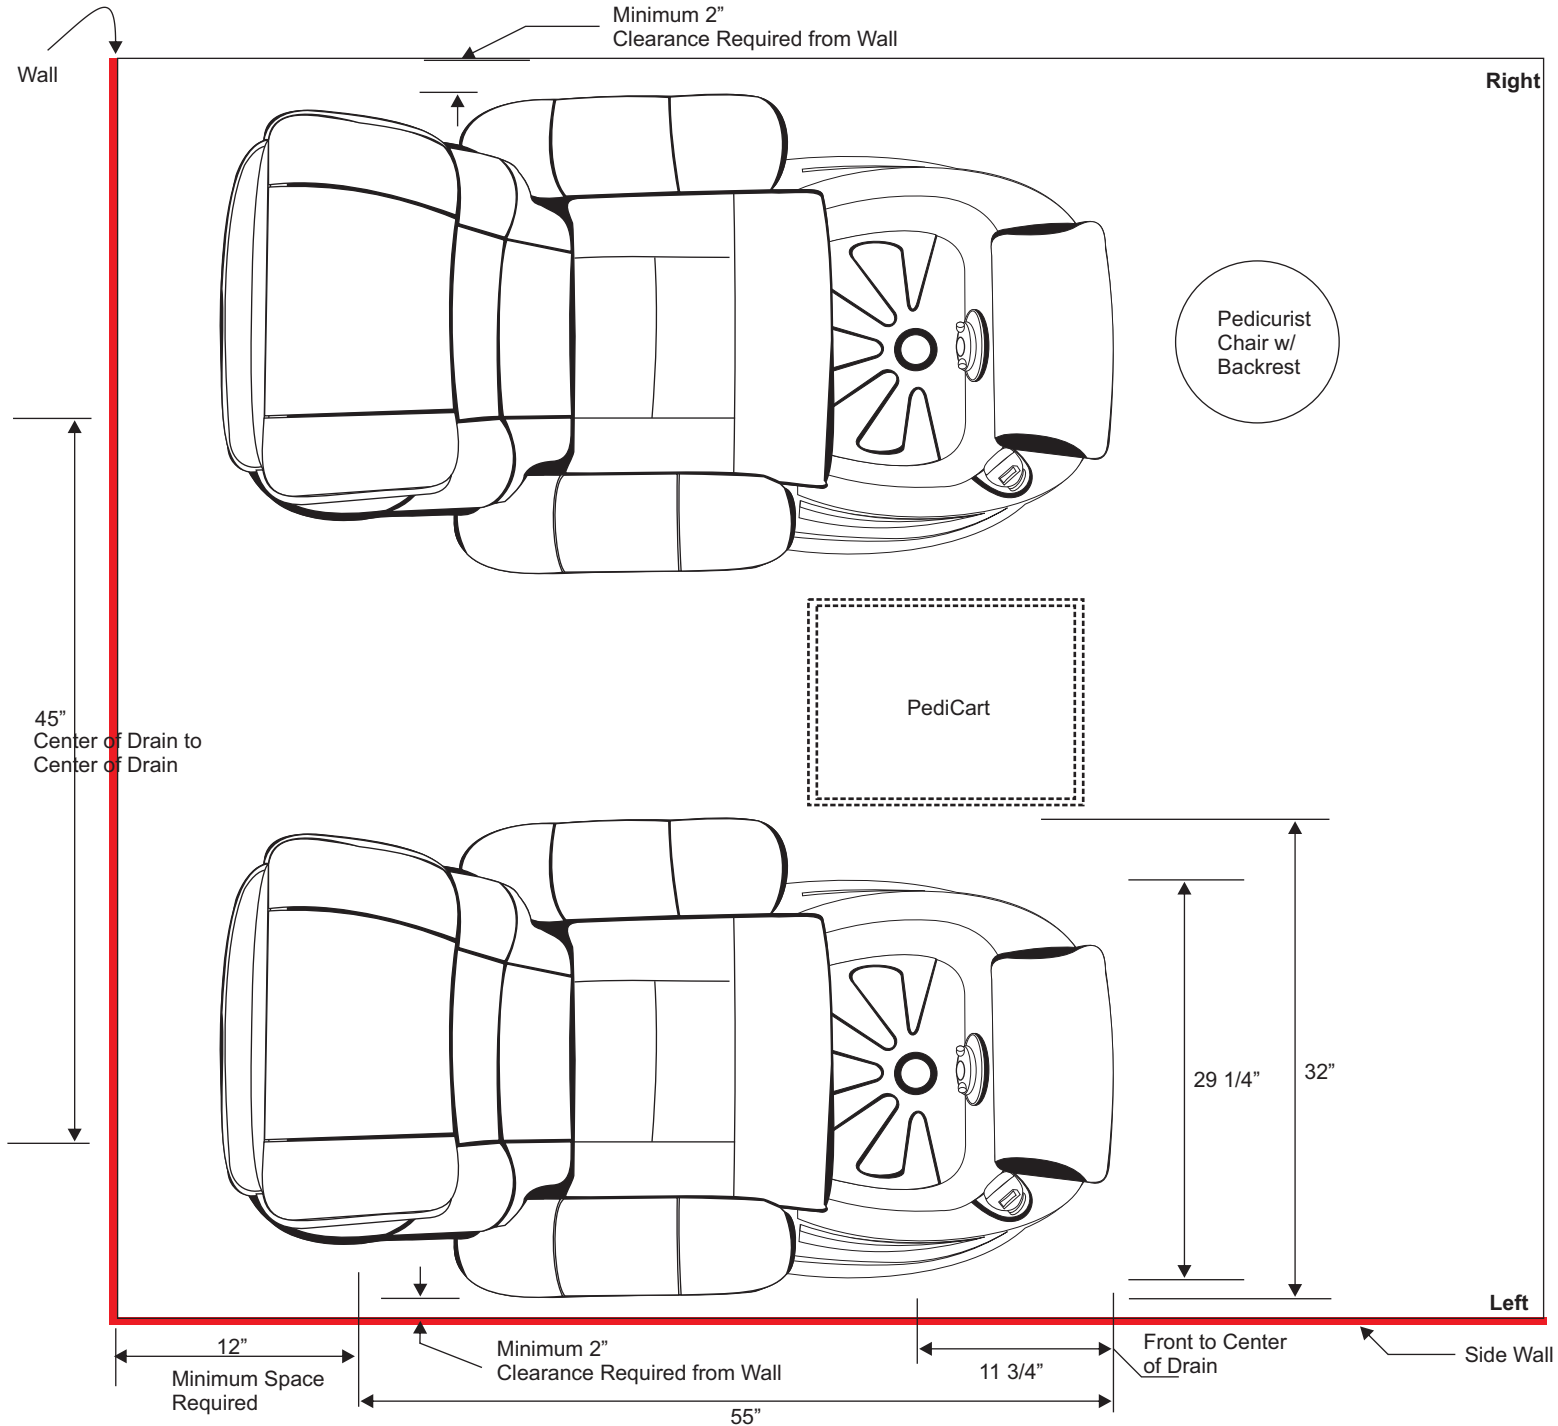

Rough - In
INSTALLATION DRAWING #1

CAUTION - IMPORTANT

THIS DRAWING IS **NOT** COMPLETE UNLESS ACCOMPANIED BY PAGE 2 OF 2 ENTITLED: "INSTALLATION AND ROUGH IN INFORMATION"

VERY IMPORTANT

DEPENDING ON USE OF MANICURE TRAYS AND/OR CARTS, THE DISTANCE BETWEEN PEDICURE CHAIRS CAN VARY. THIS MUST BE DISCUSSED PRIOR TO INSTALLATION IN ORDER TO ENSURE ADEQUATE WORKING

ELECTRICAL REQUIREMENTS:

ONE DEDICATED GFGI PROTECTED WALL OUTLET (15 Amp.) **MUST** BE USED PER EACH UNIT.

CAUTION - IMPORTANT

THIS DRAWING IS NOT COMPLETE UNLESS ACCOMPANIED BY PAGE 1 OF 2 ENTITLED: "INSTALLATION AND ROUGH IN INFORMATION"
PLEASE REVIEW ALL INFORMATION CAREFULLY.

VERY IMPORTANT

DEPENDING ON USE OF MANICURE TRAYS AND/OR CARTS, THE DISTANCE BETWEEN PEDICURE CHAIRS CAN VARY. THIS MUST BE DISCUSSED PRIOR TO INSTALLATION IN ORDER TO ENSURE ADEQUATE WORKING SPACE.

LEGEND:
 ALL DIMENSIONS ARE IN INCHES