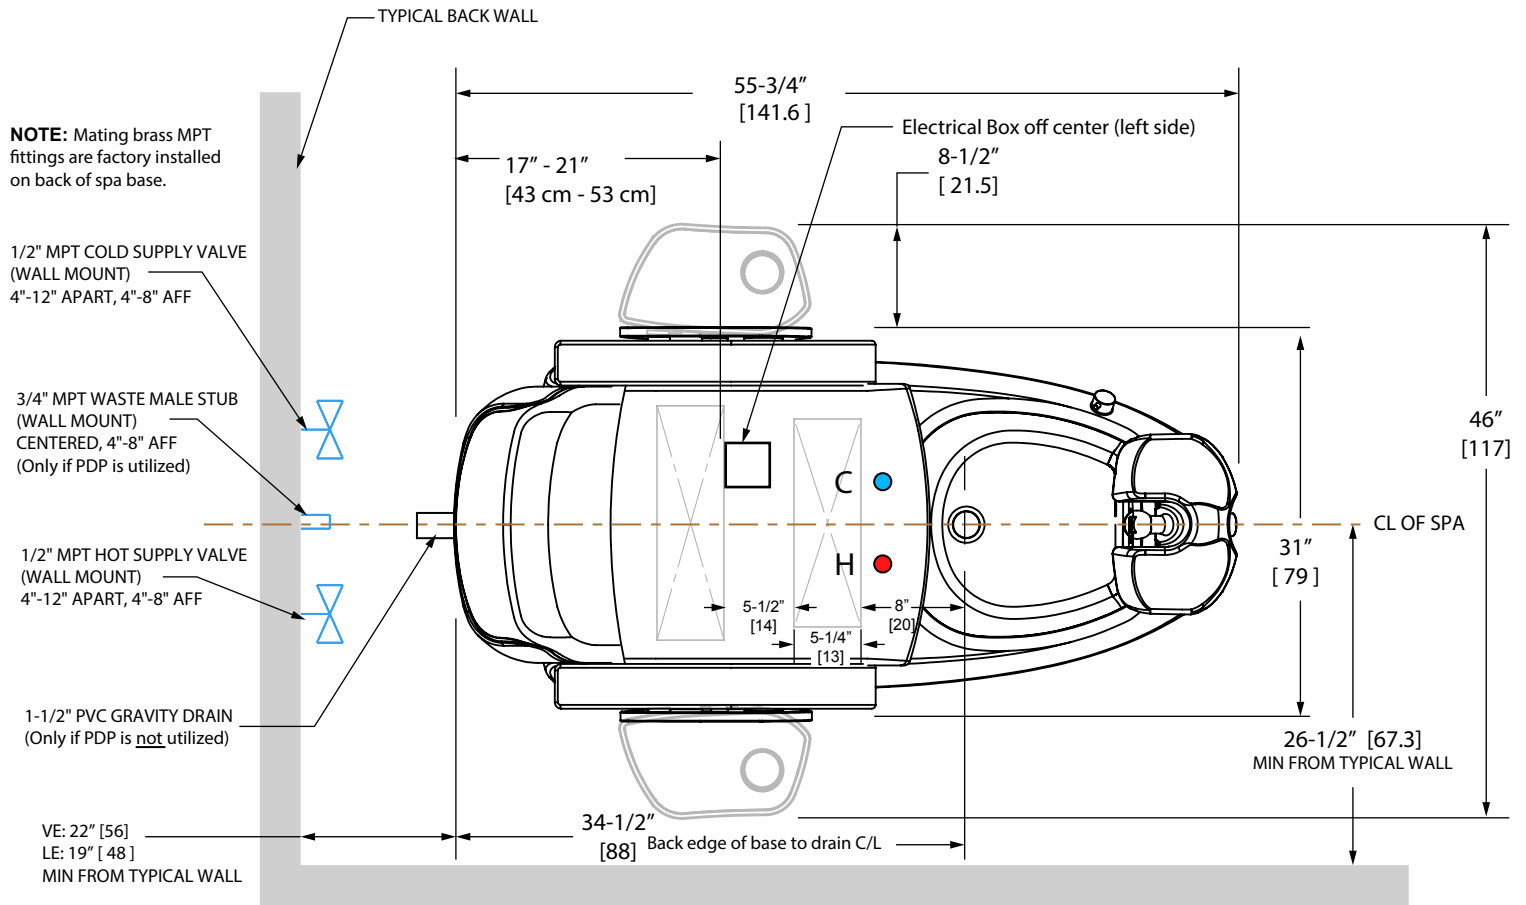

## INSTALLATION DRAWING

UPPER DIMENSIONS ARE IN INCHES  
LOWER DIMENSIONS [ ] ARE IN CENTIMETERS

CONTINUUM FOOTSPAS  
Toll Free: 877-255-3030  
MyContinuumPedicure.com  
Date: October, 2016