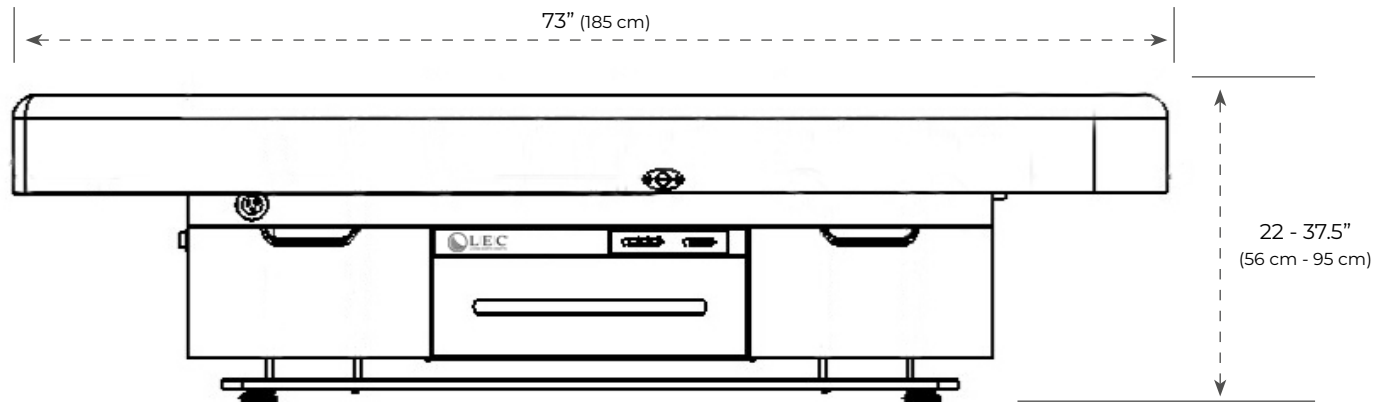

CENTURY CITY™

STRATA CLOUDFILL II™ MATTRESS WITH EARTHCONNECT™ GROUNDING & EMF PROTECTION
THERMASOFT™ DUAL-ZONE EMBEDDED WARMER • DIGITAL WARMING DRAWER • LOW
HEIGHT FROM 19.5"

FEATURED TECH

-  Luxurious Strata Cloudfill II™ Mattress with EarthConnect™ Grounding and EMF Protection
-  Thermasoft™ Dual-Zone embedded table warmer
-  Digital warming drawer with variable heat & timing settings for towels, stones or dry linens
-  4 tilt-out cabinets for ample discreet storage
-  Wireless hand control and foot pedal
-  LED color-changing chromatherapy lighting system
-  PowerPort™ outlets
-  +Studio, Standard and Select Laminate offerings

CUSTOM OPTIONS

-  Conforma Lux™ Adaptive Chest Comfort System
-  3" Strata™ memory foam (for lower height option)
-  GelTech Cloudfill™ replaceable SpaMattress™ system
-  Optional storage drawer to replace warming drawer
-  ReZen™ Vibro-Acoustic Soundscape. "Unwind the mind" with curated content powered by Myndstream®
-  Six-button foot pedal for full table control
-  Retractable wheel system (eliminates cabinet space)
-  Adjustable, PivotPerfect™ side arms (excludes GT SpaMattress™)
-  Caress™ or Flex-Rest™ platform with Strata FacePillow™

SPECS & DIMS

Dimensions

- Width Options: 30", 32" (76 cm, 81 cm)
- Length: 73" (185 cm)
- Standard height range:
22" - 37.5" (56 cm - 95 cm)
- Optional low height range with 3" Strata™:
19.5" - 35.5" (49.5 cm - 90 cm)
- GT™ SpaMattress™ height range:
22" - 38" (56 cm - 97 cm)
- Recommended Lift Capacity: 500 lbs. (228 kg.)