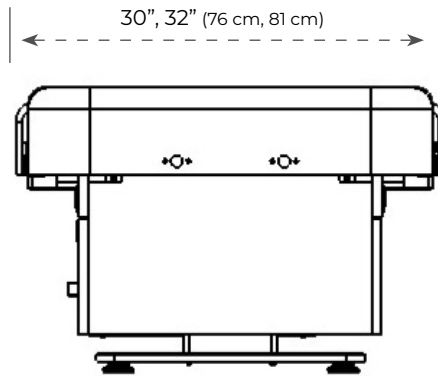

CENTURY CITY™

STRATA CLOUDFILL II™ MATTRESS WITH EARTHCONNECT™ GROUNDING & EMF PROTECTION
THERMASOFT™ DUAL-ZONE EMBEDDED WARMER • DIGITAL WARMING DRAWER • LOW
HEIGHT FROM 19.5"

FEATURED TECH

-  Luxurious Strata Cloudfill II™ Mattress with EarthConnect™ Grounding and EMF Protection
-  Thermasoft™ Dual-Zone embedded table warmer
-  Digital warming drawer with variable heat & timing settings for towels, stones or dry linens
-  4 tilt-out cabinets for ample discreet storage
-  Wireless hand control and foot pedal
-  LED color-changing chromatherapy lighting system
-  PowerPort™ outlets
-  +Studio, Standard and Select Laminate offerings

SPECS & DIMS

Dimensions

- Width Options: 30", 32" (76 cm, 81 cm)
- Length: 73" (185 cm)
- Standard height range:
22" - 37.5" (56 cm - 95 cm)
- Optional low height range with 3" Strata™:
19.5" - 35.5" (49.5 cm - 90 cm)
- GT™ SpaMattress™ height range:
22" - 38" (56 cm - 97 cm)
- Recommended Lift Capacity: 500 lbs. (228 kg.)