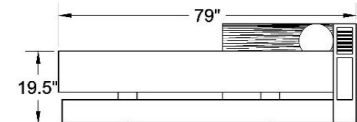

TOUCHAMERICA

EVOLVING THE SPA EXPERIENCE

Masquerade

Day Bed + Spa Table

TOP:

Top design	One-piece seat/massage top, bolster cushions included
Standard size top	29" x 73"
Foam	2" firm bottom layer + 1- 3/4" medium-density layer of urethane polymer
Polyester batting	1/2" fluffy polyester Dacron top layer
Frame	3/4" plywood frame with holes for face cradle
Adjustable FaceSpace	Included

Height range	19.5" - 33"
Lifting weight	Lifting weight capacity 600 lbs.
Capacity	Static weight capacity 1000 lbs.
Controls	Four-button, wireless Bluetooth hand control
Electronics	UL-recognized and CE-approved, 120/240 VAC

WEIGHTS:

Table weight	280 lbs.
Shipping weight - boxed	336 lbs.
Shipping dimensions	83"L x 39"W x 37" H

Oct-16

www.TouchAmerica.com
(800) 678-6824 · (919) 732-6968