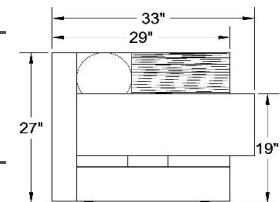

TOUCHAMERICA

EVOLVING THE SPA EXPERIENCE

Masquerade

Day Bed + Spa Table

TOP:

Top design	One-piece seat/massage top, bolster cushions included
Standard size top	29" x 73"
Foam	2" firm bottom layer + 1- 3/4" medium-density layer of urethane polymer
Polyester batting	1/2" fluffy polyester Dacron top layer
Frame	3/4" plywood frame with holes for face cradle
Adjustable FaceSpace	Included

Height range	19.5" - 33"
Lifting weight	Lifting weight capacity 600 lbs.
Capacity	Static weight capacity 1000 lbs.
Controls	Four-button, wireless Bluetooth hand control
Electronics	UL-recognized and CE-approved, 120/240 VAC

WEIGHTS:

Table weight	280 lbs.
Shipping weight - boxed	336 lbs.
Shipping dimensions	83"L x 39"W x 37" H

Oct-16

www.TouchAmerica.com
(800) 678-6824 · (919) 732-6968