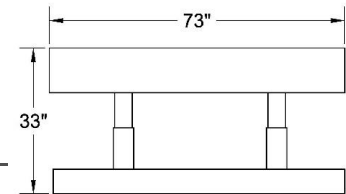

TOUCHAMERICA

EVOLVING THE SPA EXPERIENCE

Masquerade

Day Bed + Spa Table

TOP:

Top design	One-piece seat/massage top, bolster cushions included
Standard size top	29" x 73"
Foam	2" firm bottom layer + 1- 3/4" medium-density layer of urethane polymer
Polyester batting	1/2" fluffy polyester Dacron top layer
Frame	3/4" plywood frame with holes for face cradle
Adjustable FaceSpace	Included

Height range	19.5" - 33"
Lifting weight	Lifting weight capacity 600 lbs.
Capacity	Static weight capacity 1000 lbs.
Controls	Four-button, wireless Bluetooth hand control
Electronics	UL-recognized and CE-approved, 120/240 VAC

WEIGHTS:

Table weight	280 lbs.
Shipping weight - boxed	336 lbs.
Shipping dimensions	83"L x 39"W x 37" H

Oct-16

www.TouchAmerica.com
(800) 678-6824 · (919) 732-6968