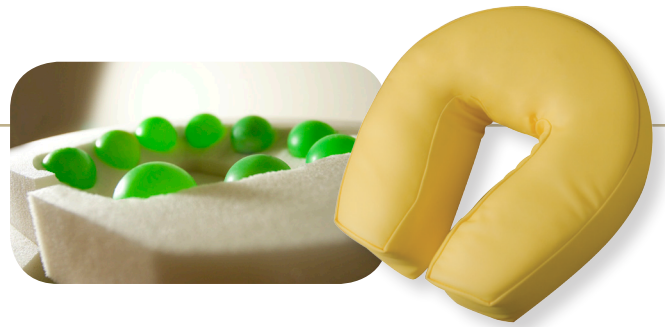

Premium Face Rest Cozies

Face Rest Fleece

RECOMMENDED ACCESSORIES

featured BOIANCE™ FACE REST

The union of ultra comfortable padding and water spheres combine to deliver an exceptional feeling of comfort and relaxation. The Boiance™ Face Cradle Pillow also features a unique, very open space to avoid all pressure on the eyes and sinus cavities. Available in all TerraTouch™ colors.