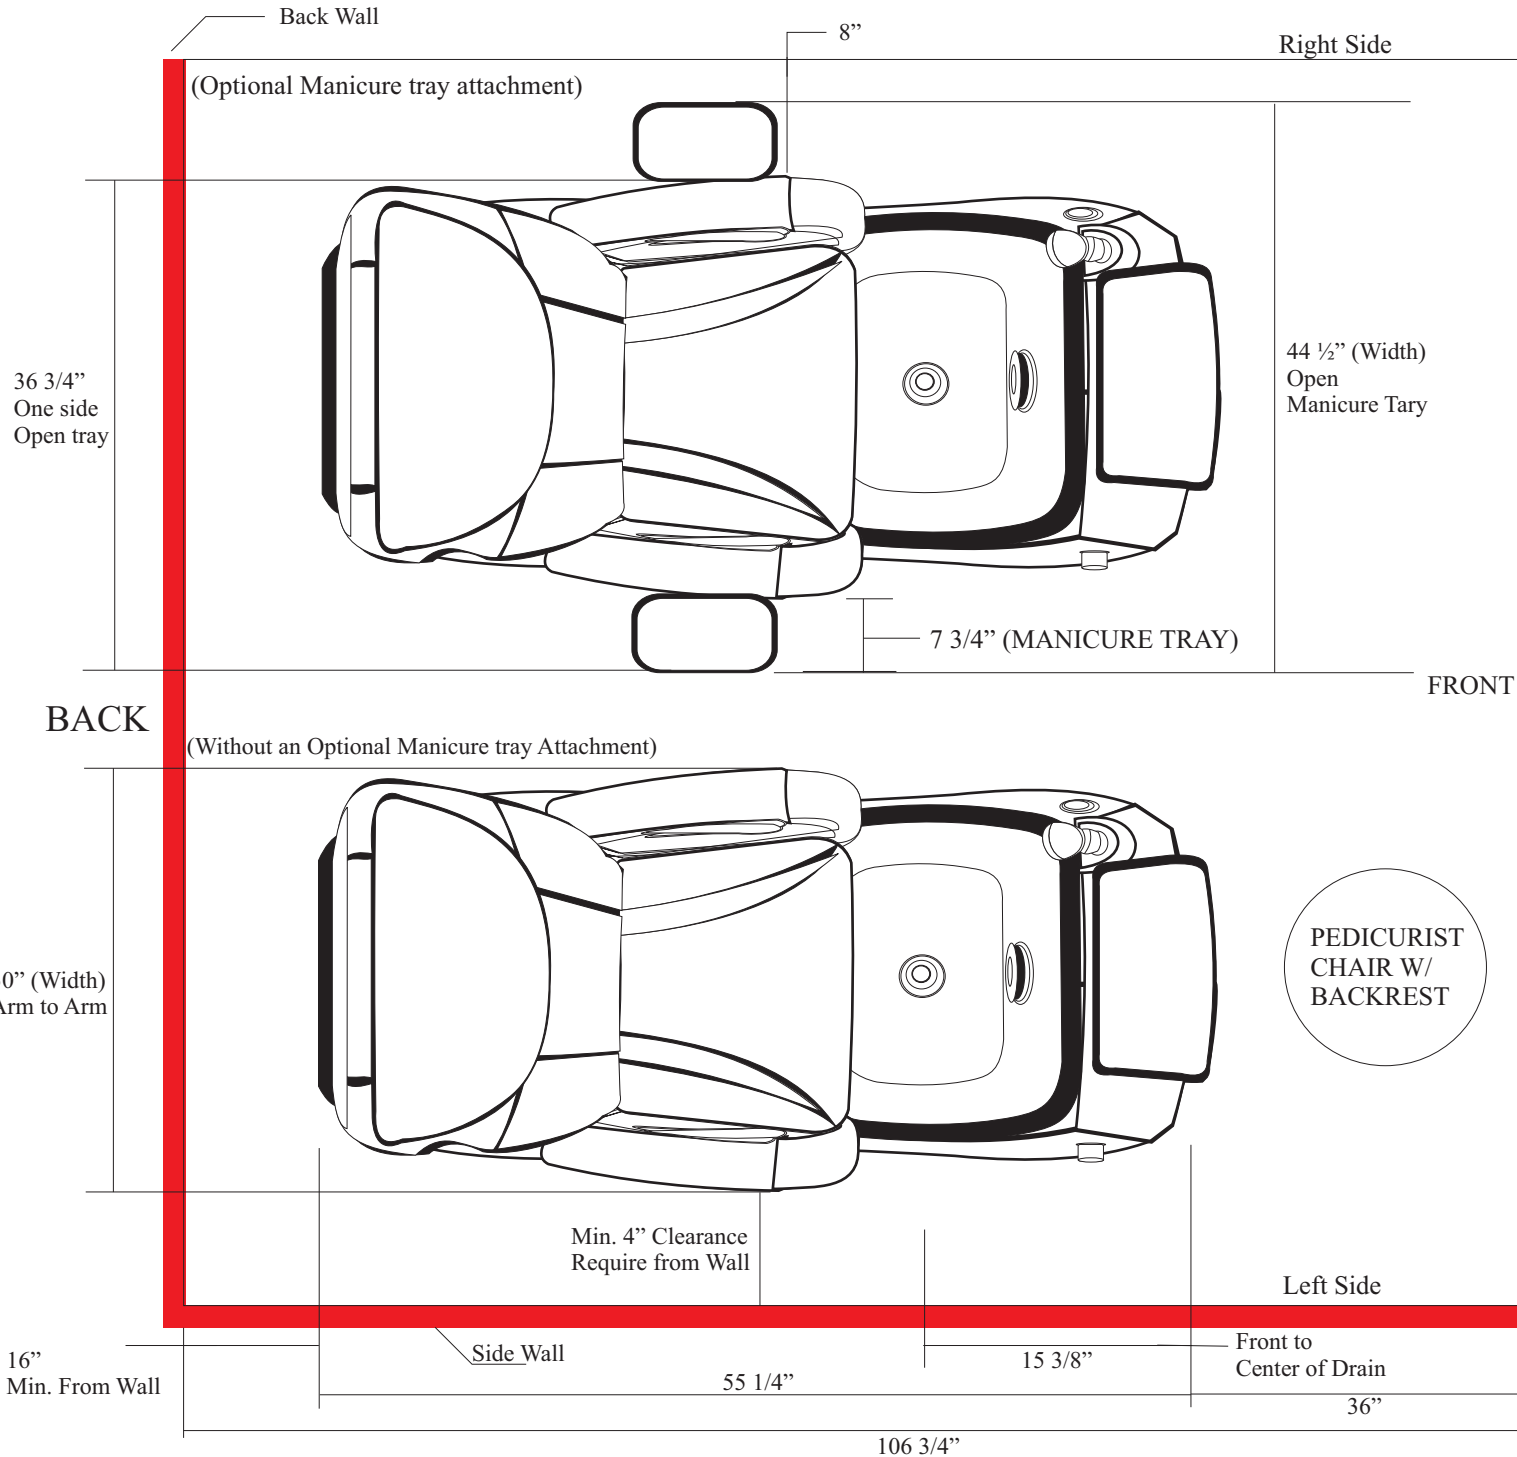

ROUGH IN
Installation Drawing #1 - Cleo GX

CAUTION - IMPORTANT

THIS DRAWING IS **NOT** COMPLETE UNLESS ACCOMPANIED BY PAGE 1 OF 2 ENTITLED: "INSTALLATION AND ROUGH IN INFORMATION"

PLEASE REVIEW ALL INFORMATION CAREFULLY.

VERY IMPORTANT

DEPENDING ON USE OF MANICURE TRAYS AND/OR CARTS, THE DISTANCE BETWEEN PEDICURE CHAIRS CAN VARY. THIS MUST BE DISCUSSED PRIOR TO INSTALLATION IN ORDER TO ENSURE ADEQUATE WORKING

ELECTRICAL REQUIREMENTS:

ONE DEDICATED GFGI PROTECTED WALL OUTLET (15 Amp.) **MUST** BE USED PER EACH UNIT.

PEDICURIST
CHAIR W/
BACKREST

LEGEND: DIMENSIONS ARE IN INCHES

Manufactured by :	Model :
J&A USA Inc.,	Cleo GX
Website	Prepared by :
www.jausainc.com	J&A USA Inc.

PLEASE REVIEW ALL INFORMATION CAREFULLY.

VERY IMPORTANT

DEPENDING ON USE OF MANICURE TRAYS AND/OR CARTS, THE DISTANCE BETWEEN PEDICURE CHAIRS CAN VARY. THIS MUST BE DISCUSSED PRIOR TO INSTALLATION IN ORDER TO ENSURE ADEQUATE WORKING SPACE.