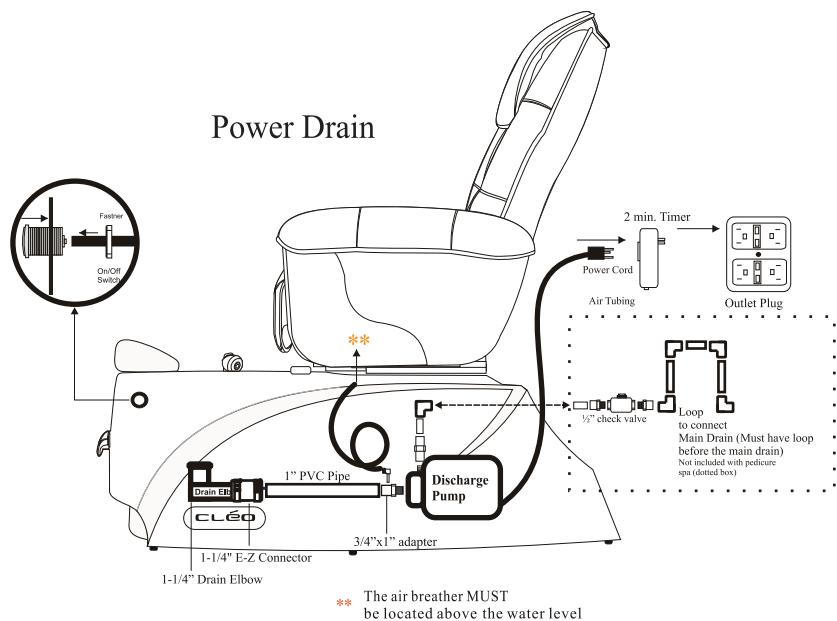

Available with DPL (Non-Magnetic Pipe-Less) or MG (Magnetic Pipe-Less) One Pipe-Less Whirlpool configuration.

Chair is equipped with "Relaxor" Vibration Massage strategically positioned at the lumbar location for comfort.

Chair is equipped with soothing "Heat" (Off, Low, & High) which functions concurrently with the massage as well as independently without the massage functionality. Chair is available in Tan, Cashmere and Black colors.

Base incorporates the Pipe-Less Whirlpool technology to enhance the whirlpool experience. Base is available in Bone Naturale, Maroon, Silverado Black, Olive-Green and White colors.

Note: Black, White and Olive-Green bases are available as Special Order basis. As such, the production requires 1 1/2 to 2 weeks.

Due to continuous improvements on all our products, following are subject to change without notice: specifications, characteristics, packing information, colors, and designs, inter alia.

MUST be installed by licensed plumber and licensed electrician.