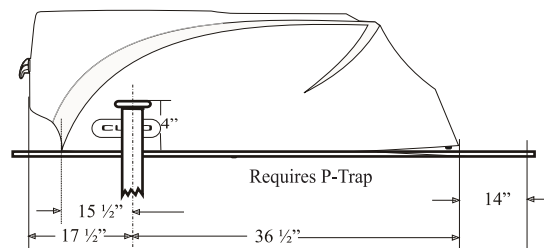

Floor Drain