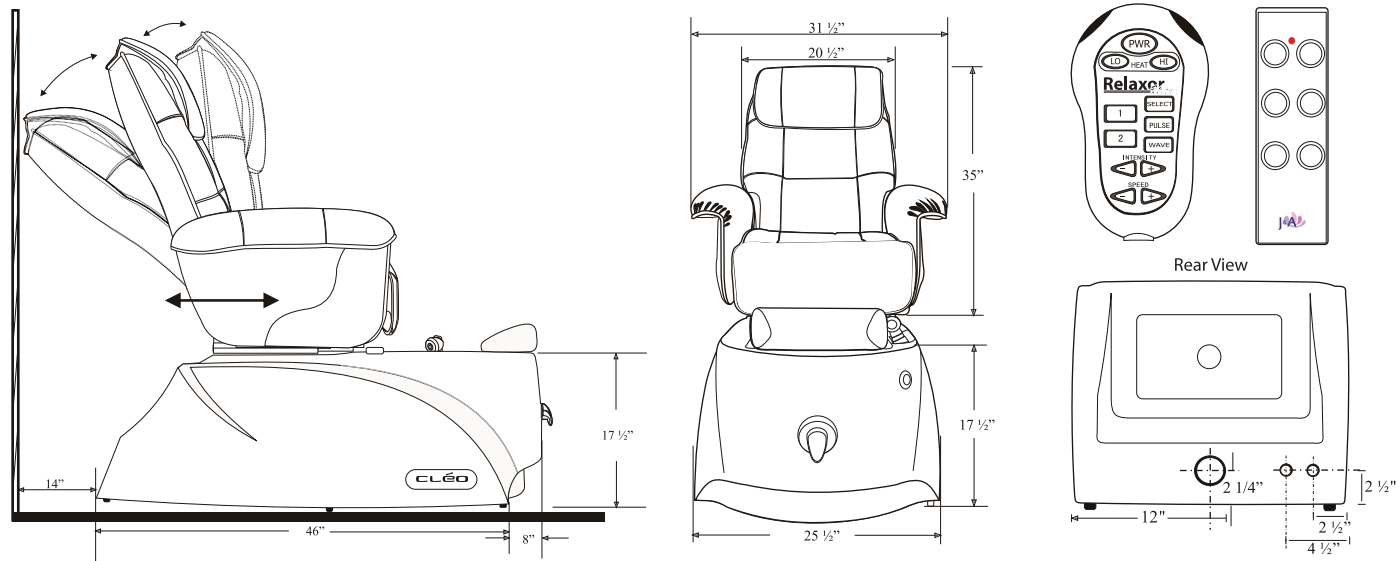

cUL US LISTED
 One Year Warranty
 Made in USA

For Comfort "Spring Tension"

Remote Controlled Power Seat Adjustments

Both Armrests slide back & forth for easy access to the chair

Clean Personal Environment Disposable Spa Liner (Magna Jet Required)

MG Magna Jet Pipe-less Motor (Optional)

Remote controls control the vibration lumbar massage, heated seat cushion & chair movements

CLÉO DAYSPA

DIMENSIONS

SPECIFICATION

Dimension & Weight (Shipping)	Pedicure Spa Stool	67L x 37W x 40H 20.25L x 27.25W x 17H	205 lbs 19 lbs
Capacity of Tub	Cleo DAYSPA	4.5 U.S. Gallon	
Switch		On/Off Air Activated Switch	
Power Source	Dedicated 15Amp GFCI Protected Ground Outlet Dura-Jet Pipe-Less Magna-Jet Pipe-Less (Optional) Massage System	120Vac, 60Hz, 0.4 Amp. 30W 115Vac, 60Hz, 3.2 Amp. 120Vac, 60Hz	
Plumbing	Hot Water Cold Water Drain	0.5 inches (Fitting Provided) 0.5 inches (Fitting Provided) 1.5 inches (See detailed instruction)	
Warranty	Per Pedicure Spa	One Year on Parts/Labor within 48 contiguous States	

Available with DPL (Non-Magnetic Pipe-Less) or MG (Magnetic Pipe-Less) One Pipe-Less Whirlpool configuration.

Chair is equipped with "Relaxor" Vibration Massage strategically positioned at the lumbar location for comfort.