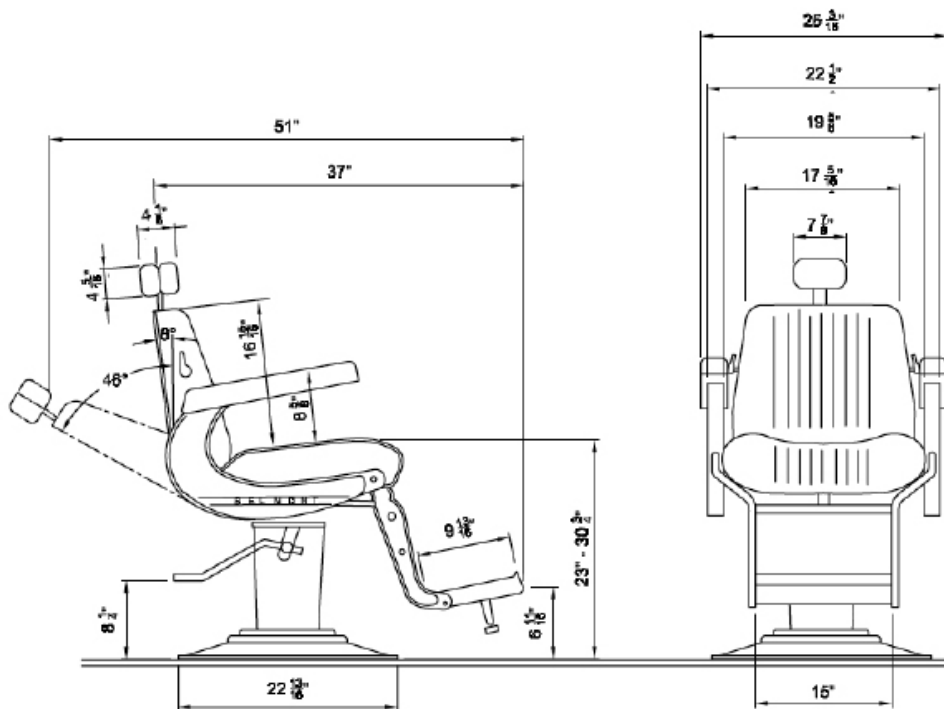

BB-225

Elegance barber chair on a 225 hydraulic base or on an E4C motorized base. Headrest optional.

E4C Rating: 115V AC, 60Hz, 380 W (approx. 4A)

Elegance Specifications:

25" W x 37" D x 41" H

Approximately 180-200 lbs