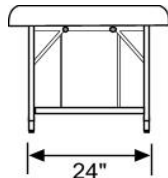

Aphrodite Stationary

UPHOLSTERED TOP:

30" x 73" flat top with round corners allows occasional wet applications
Frame: 3/4" plywood, sealed with exterior-grade paint
Foam: 2" firm bottom layer + 1- 3/4" medium-density layer of urethane
Top has an adjustable height from 25" to 33"

VINYL:

Lightly textured, marine-grade vinyl, fabric backed
Water resistant, but must be covered with Wet Sheet for all wet treatments

BASE & FRAME:

Truss design frame with white powder-coat finish
Leg recess: 8 1/4" at each end
Height range: 25" to 33" (spring button manual adjustment)
Static weight capacity: 800 lbs.

GUARANTEES:

Frame/structure: two-year warranty on replacement parts; one-year on labor
Vinyl & foam: guaranteed to arrive in good condition

WEIGHTS:

Table weight: 75 lbs.
Shipping weight: 128 lbs. boxed (83"L x 39"W x 36"H)