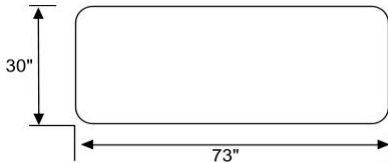

Aphrodite Stationary

UPHOLSTERED TOP:

30" x 73" flat top with round corners allows occasional wet applications
Frame: 3/4" plywood, sealed with exterior-grade paint
Foam: 2" firm bottom layer + 1- 3/4" medium-density layer of urethane
Top has an adjustable height from 25" to 33"

VINYL:

Lightly textured, marine-grade vinyl, fabric backed
Water resistant, but must be covered with Wet Sheet for all wet treatments

BASE & FRAME:

Truss design frame with white powder-coat finish
Leg recess: 8 1/4" at each end
Height range: 25" to 33" (spring button manual adjustment)
Static weight capacity: 800 lbs.

GUARANTEES:

Frame/structure: two-year warranty on replacement parts; one-year on labor
Vinyl & foam: guaranteed to arrive in good condition

WEIGHTS:

Table weight: 75 lbs.
Shipping weight: 128 lbs. boxed (83"L x 39"W x 36"H)