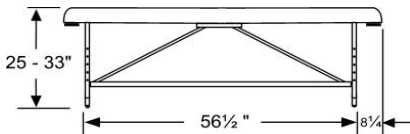

Aphrodite Stationary

UPHOLSTERED TOP:

30" x 73" flat top with round corners allows occasional wet applications
Frame: 3/4" plywood, sealed with exterior-grade paint
Foam: 2" firm bottom layer + 1- 3/4" medium-density layer of urethane
Top has an adjustable height from 25" to 33"

VINYL:

Lightly textured, marine-grade vinyl, fabric backed
Water resistant, but must be covered with Wet Sheet for all wet treatments

BASE & FRAME:

Truss design frame with white powder-coat finish
Leg recess: 8 1/4" at each end
Height range: 25" to 33" (spring button manual adjustment)
Static weight capacity: 800 lbs.

GUARANTEES:

Frame/structure: two-year warranty on replacement parts; one-year on labor
Vinyl & foam: guaranteed to arrive in good condition

WEIGHTS:

Table weight: 75 lbs.
Shipping weight: 128 lbs. boxed (83"L x 39"W x 36"H)