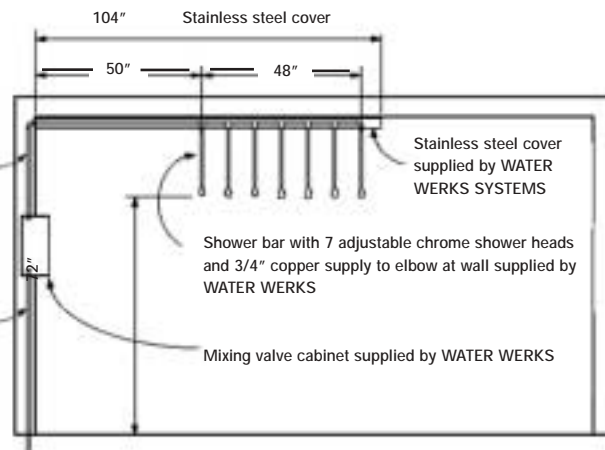

The WATER WERKS Torrent Vichy Shower System is designed for the ultimate combination of rain shower and high pressure massage. The Vichy rain bar provides seven individually adjustable shower heads that allow spa clients to receive a relaxing and therapeutic water treatment. The attached high pressure Scots Hose allows you to give an invigorating tissue massage with adjustments in intensity.

A variety of treatments are possible with the Torrent system including hydrotherapy, body polishing, body wraps, circulation massage, pressure point massage and skin toning. The Torrent is the only shower of its kind that allows the massage therapist to walk all the way around the table. Our system offers the most accurate temperature control, seven adjustable shower heads and the most simple operation.

Plan Detail of Mixing Valve Pipe Rough-In

Typical Torrent Vichy Shower Room Plan

Mixing Valve Cabinet Rough-In Elevation

Typical Cross Section of Shower System

NOTES

- Method of attaching shower bar and shroud to ceiling is customer's responsibility, since ceiling assemblies vary. No fasteners are included by WATER WERKS.
- Mixing valve cabinet is designed to receive water supply from bottom; if supply is from above, piping must be looped around to bottom of mixing valve cabinet.

- Vent all plumbing as required by local code.
- 18" Long chrome threaded pipes are provided standard for 8'-0" ceiling height. Customer must inform WATER WERKS if finished ceiling height will not be 8'-0±.
- Hand held shower and grab bars are available from WATER WERKS.
- For easiest installation, reserve rough-in