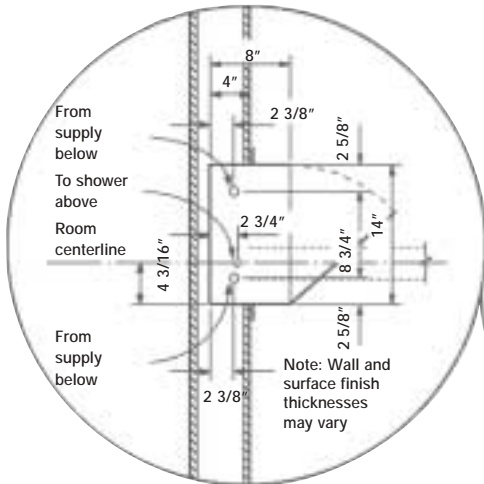

The WATER WERKS Torrent Vichy Shower System is designed for the ultimate combination of rain shower and high pressure massage. The Vichy rain bar provides seven individually adjustable shower heads that allow spa clients to receive a relaxing and therapeutic water treatment. The attached high pressure Scots Hose allows you to give an invigorating tissue massage with adjustments in intensity.

Plan Detail of Mixing Valve Pipe Rough-In

Typical Torrent Vichy Shower Room Plan

Mixing Valve Cabinet Rough-In Elevation

Typical Cross Section of Shower System

NOTES

- Method of attaching shower bar and shroud to ceiling is customer's responsibility, since ceiling assemblies vary. No fasteners are included by WATER WERKS.
- Mixing valve cabinet is designed to receive water supply from bottom; if supply is from above, piping must be looped around to bottom of mixing valve cabinet.

- Vent all plumbing as required by local code.
- 18" Long chrome threaded pipes are provided standard for 8'-0" ceiling height. Customer must inform WATER WERKS if finished ceiling height will not be 8'-0±.
- Hand held shower and grab bars are available from WATER WERKS.
- For easiest installation, reserve rough-in