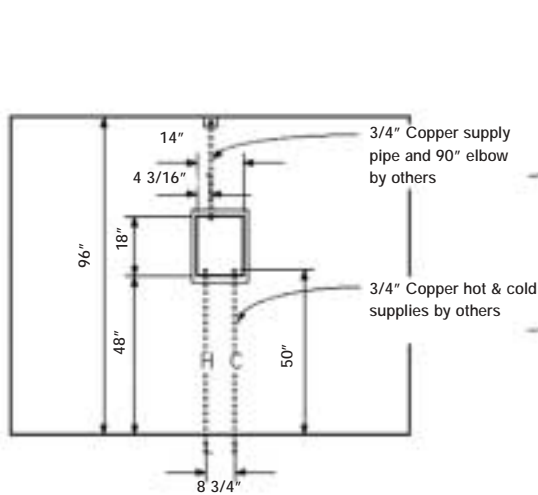

The WATER WERKS Torrent Vichy Shower System is designed for the ultimate combination of rain shower and high pressure massage. The Vichy rain bar provides seven individually adjustable shower heads that allow spa clients to receive a relaxing and therapeutic water treatment. The attached high pressure Scots Hose allows you to give an invigorating tissue massage with adjustments in intensity.

Plan Detail of Mixing Valve Pipe Rough-In

Typical Torrent Vichy Shower Room Plan

Mixing Valve Cabinet Rough-In Elevation

Typical Cross Section of Shower System

NOTES

- Method of attaching shower bar and shroud to ceiling is customer's responsibility, since ceiling assemblies vary. No fasteners are included by WATER WERKS.
- Mixing valve cabinet is designed to receive water supply from bottom; if supply is from above, piping must be looped around to bottom of mixing valve cabinet.

- Vent all plumbing as required by local code.
- 18" Long chrome threaded pipes are provided standard for 8'-0" ceiling height. Customer must inform WATER WERKS if finished ceiling height will not be 8'-0±.
- Hand held shower and grab bars are available from WATER WERKS.
- For easiest installation, reserve rough-in