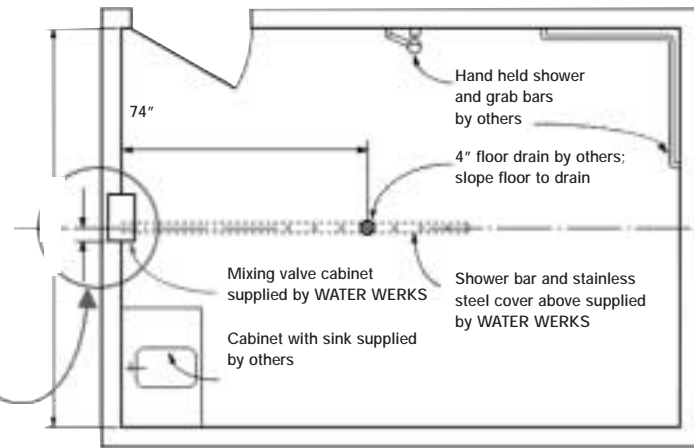

The WATER WERKS Torrent Vichy Shower System is designed for the ultimate combination of rain shower and high pressure massage. The Vichy rain bar provides seven individually adjustable shower heads that allow spa clients to receive a relaxing and therapeutic water treatment. The attached high pressure Scots Hose allows you to give an invigorating tissue massage with adjustments in intensity.

A variety of treatments are possible with the Torrent system including hydrotherapy, body polishing, body wraps, circulation massage, pressure point massage and skin toning. The Torrent is the only shower of its kind that allows the massage therapist to walk all the way around the table. Our system offers the most accurate temperature control, seven adjustable shower heads and the most simple operation.

Plan Detail of Mixing Valve Pipe Rough-In

Typical Torrent Vichy Shower Room Plan

Mixing Valve Cabinet Rough-In Elevation

Typical Cross Section of Shower System

NOTES

- Method of attaching shower bar and shroud to ceiling is customer's responsibility, since ceiling assemblies vary. No fasteners are included by WATER WERKS.
- Mixing valve cabinet is designed to receive water supply from bottom; if supply is from above, piping must be looped around to bottom of mixing valve cabinet.

- Vent all plumbing as required by local code.
- 18" Long chrome threaded pipes are provided standard for 8'-0" ceiling height. Customer must inform WATER WERKS if finished ceiling height will not be 8'-0±.
- Hand held shower and grab bars are available from WATER WERKS.
- For easiest installation, reserve rough-in