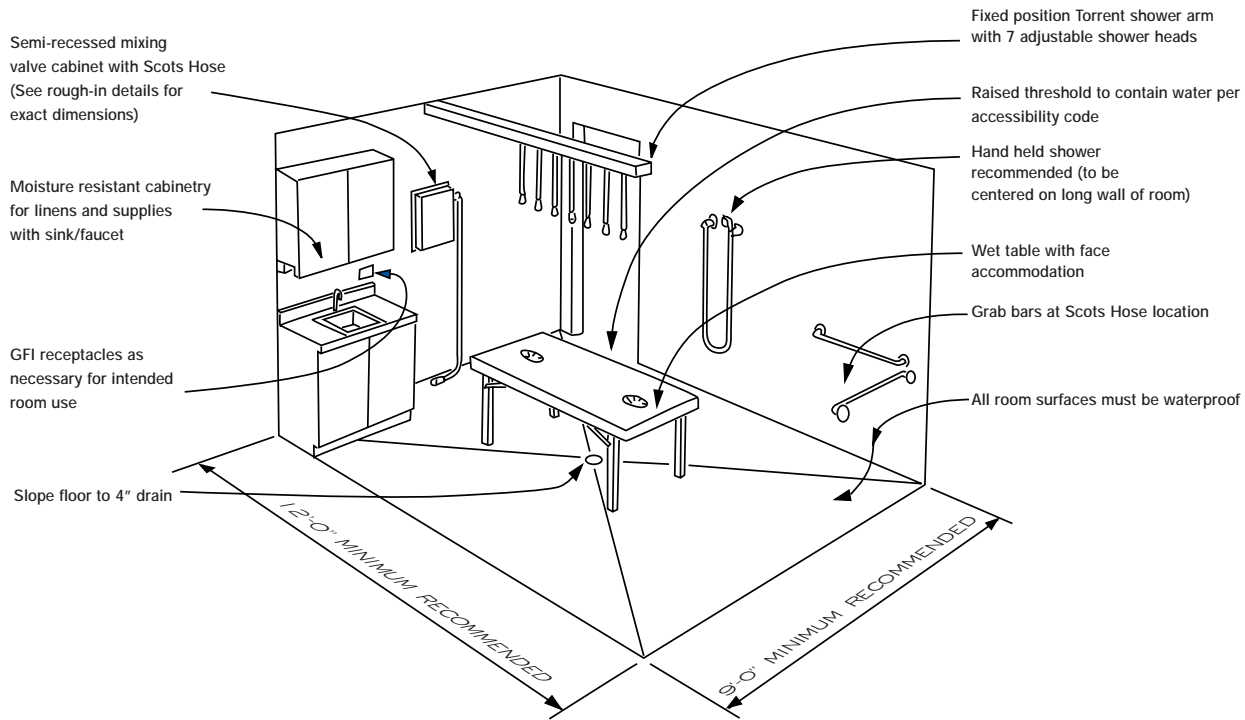

Typical Torrent Shower Room Layout

THE WATER WERKS 5 YEAR WARRANTY

WATER WERKS products are warranted to be free of defects in material and workmanship to the original domestic purchaser for five (5) years from the date of purchase as shown on the original invoice. If a defect is found, please contact WATER WERKS at the phone number below for instructions. Defective parts or components that are covered under this warranty must be returned to WATER WERKS insured and shipped pre-paid to the address shown below. WATER WERKS will, at its option, repair or replace the defective part or component. This warranty does not cover labor charges, damage caused by improper installation or modification. This warranty applies only to items that WATER WERKS manufactures.

Be sure to complete and return all warranty cards that come with your WATER WERKS equipment.

To obtain warranty service, contact WATER WERKS either through your dealer, or by calling WATER WERKS Customer Service Department at 952-884-9225. You may also write to us at WATER WERKS, Customer Service Department, 10740 Lyndale Avenue South, Suite 12W, Minneapolis, MN 55420. Please provide all pertinent information regarding your claim such as model type, purchase date, serial number, and type of problem.

There are no other express warranties on this product and ALL WARRANTIES OF MERCHANTABILITY AND WARRANTIES AS TO FITNESS FOR A PARTICULAR PURPOSE AND ANY OTHER IMPLIED WARRANTIES ARE EXPRESSLY DENIED. This warranty gives you specific legal rights, and you may also have other rights which vary from state to state.

The following specific items or components of WATER WERKS equipment come with their own manufacturers' warranties that vary depending on the item:

- The Setma Hydrotherapy Tub and Thalasso Tubs
- The mixing valve in the WATER WERKS Torrent, Monsoon, Cascade, Typhoon, Tsunami, Splash, Mirage and Scots Hose Showers
- The tub components in the WATER WERKS Aquarian and Zephyr Hydrotherapy Tubs
- WATER WERKS Aqua Top

Please refer to warranty cards enclosed with these products for details on the specific warranty terms and conditions for these items.