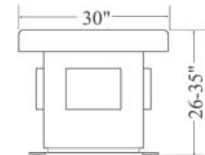

MOTORS & CONTROLS:

Top motors	Two 24v DC, 5 amp max motor/actuators, UL recognized; powered through a 110v, 5 amp transformer
Base lift motor	One 24v DC, 5 amp max motor/actuator for height adjustment of 26" to 35" (powered through the same transformer as the top actuators)
Controls	Hand control