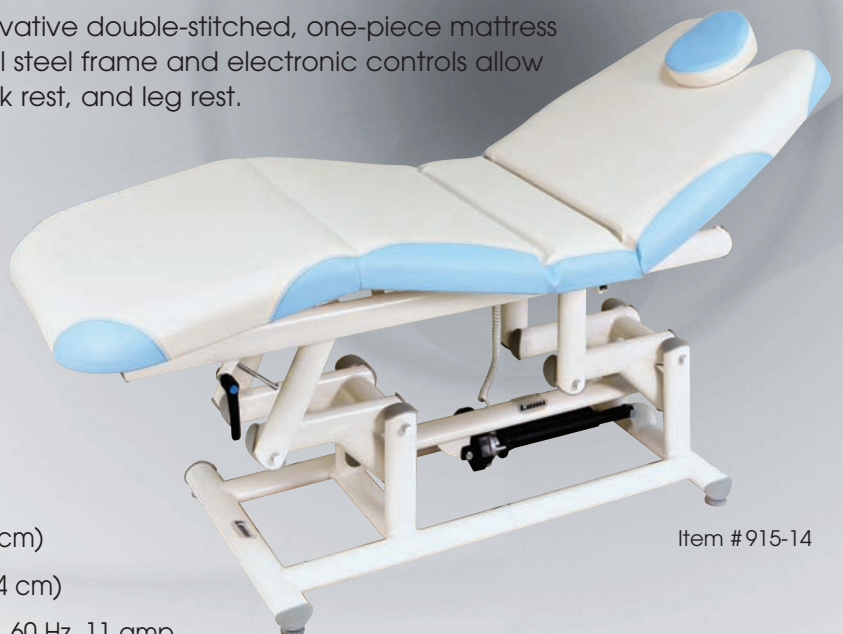

Item # 915-14