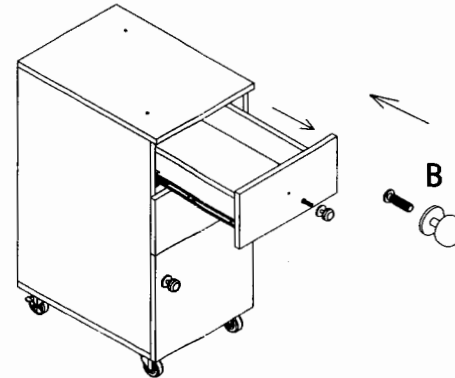

ASSEMBLY INSTRUCTIONS

ITEM NO:3453 Glass Top Nail Table w/Fan

For Missing Parts Or Assistance
Contact J&A Spa Service @ 631-243-5300

PARTS LIST:

A  8 pcs	B  6 pcs	C  4 pcs	D  4 pcs	E  2 pcs	F split lock washer  8 pcs
G  4 pcs	H  4 pcs	I	J	K	L

EXPANDED VIEW

STEP 1:

STEP 2:

STEP 3:

STEP 4: