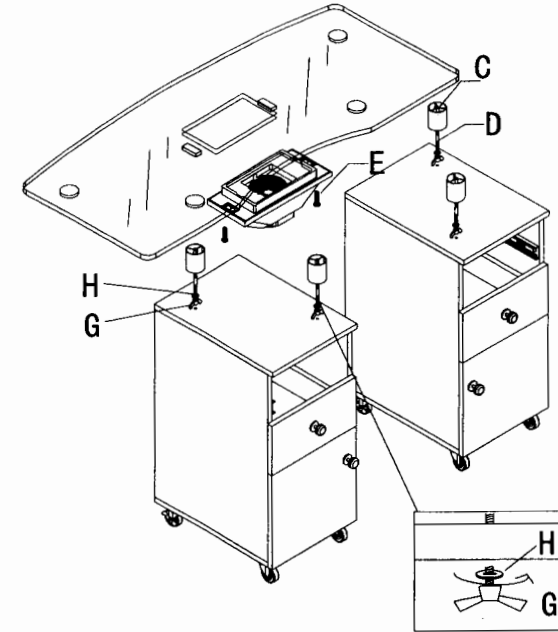

ASSEMBLY INSTRUCTIONS

ITEM NO:3453 Glass Top Nail Table w/Fan

For Missing Parts Or Assistance
Contact J&A Spa Service @ 631-243-5300

PARTS LIST:

A  8 pcs	B  6 pcs	C  4 pcs	D  4 pcs	E  2 pcs	F split lock washer  8 pcs
G  4 pcs	H  4 pcs	I	J	K	L

EXPANDED VIEW

STEP 1:

STEP 2:

STEP 3:

STEP 4: