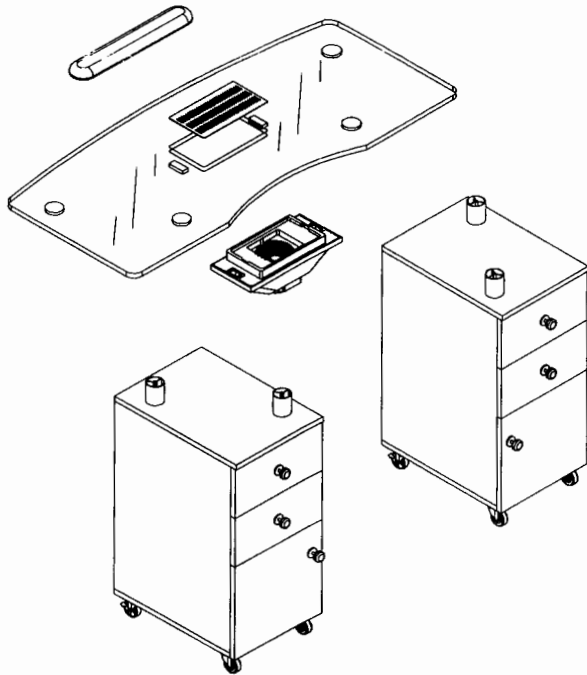

ASSEMBLY INSTRUCTIONS

ITEM NO:3453 Glass Top Nail Table w/Fan

For Missing Parts Or Assistance
Contact J&A Spa Service @ 631-243-5300

PARTS LIST:

A  8 pcs	B  6 pcs	C  4 pcs	D  4 pcs	E  2 pcs	F split lock washer  8 pcs
G  4 pcs	H  4 pcs	I	J	K	L

EXPANDED VIEW

STEP 1:

STEP 2:

STEP 3:

STEP 4: