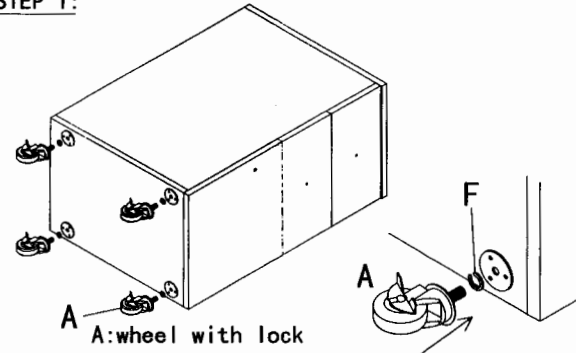

ASSEMBLY INSTRUCTIONS

ITEM NO:3453 Glass Top Nail Table w/Fan

For Missing Parts Or Assistance
Contact J&A Spa Service @ 631-243-5300

PARTS LIST:

A  8 pcs	B  6 pcs	C  4 pcs	D  4 pcs	E  2 pcs	F split lock washer  8 pcs
G  4 pcs	H  4 pcs	I	J	K	L

EXPANDED VIEW

STEP 1:

STEP 2:

STEP 3:

STEP 4: