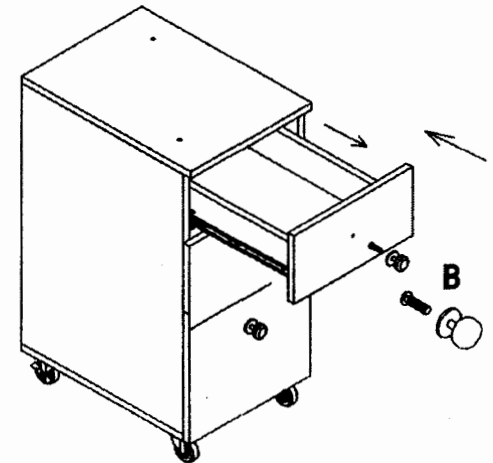

ASSEMBLY INSTRUCTIONS

ITEM NO: 3438 Glass Top Nail Table

For Missing Parts Or Assistance
Contact J&A Spa Service@631-243-5300

PARTS LIST:

A  8 pcs	B  3 pcs	C  4 pc	D  4 pc	E split lock washer  8 pcs	F  4 pcs
G  4 pcs	H	I	J	K	L

STEP 1:

A: wheel with lock

STEP 2:

EXPANDED VIEW

STEP 3: